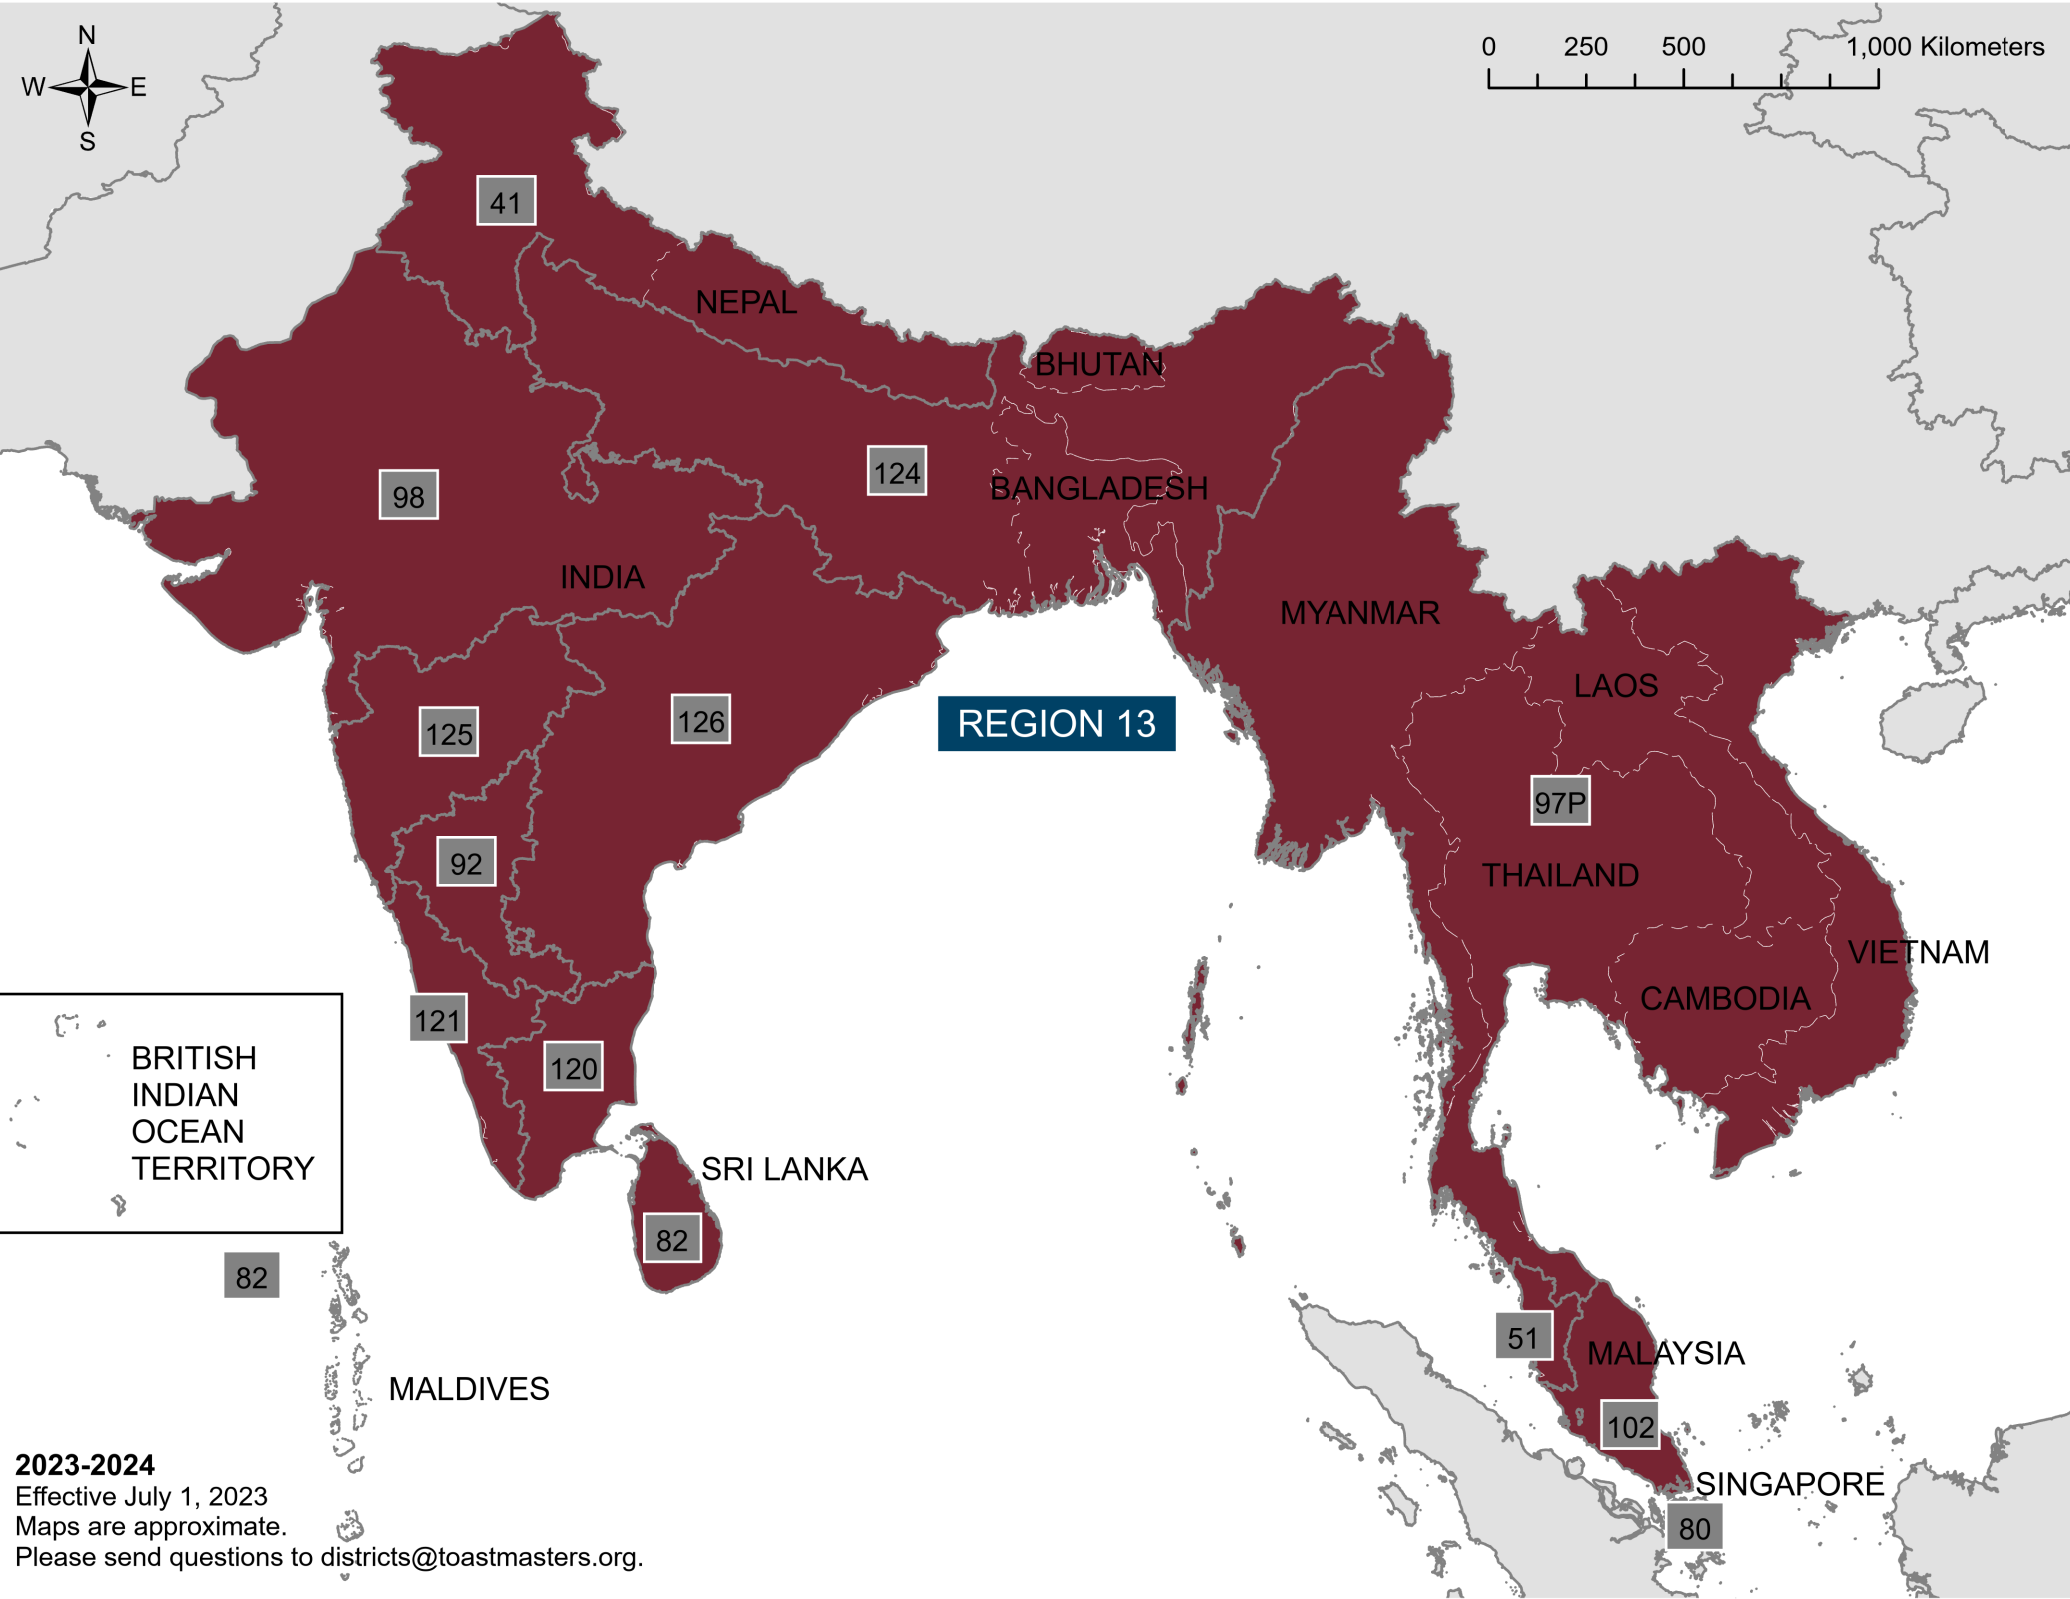

REGION 13

BRITISH INDIAN OCEAN TERRITORY

2023-2024
Effective July 1, 2023
Maps are approximate.
Please send questions to districts@toastmasters.org.