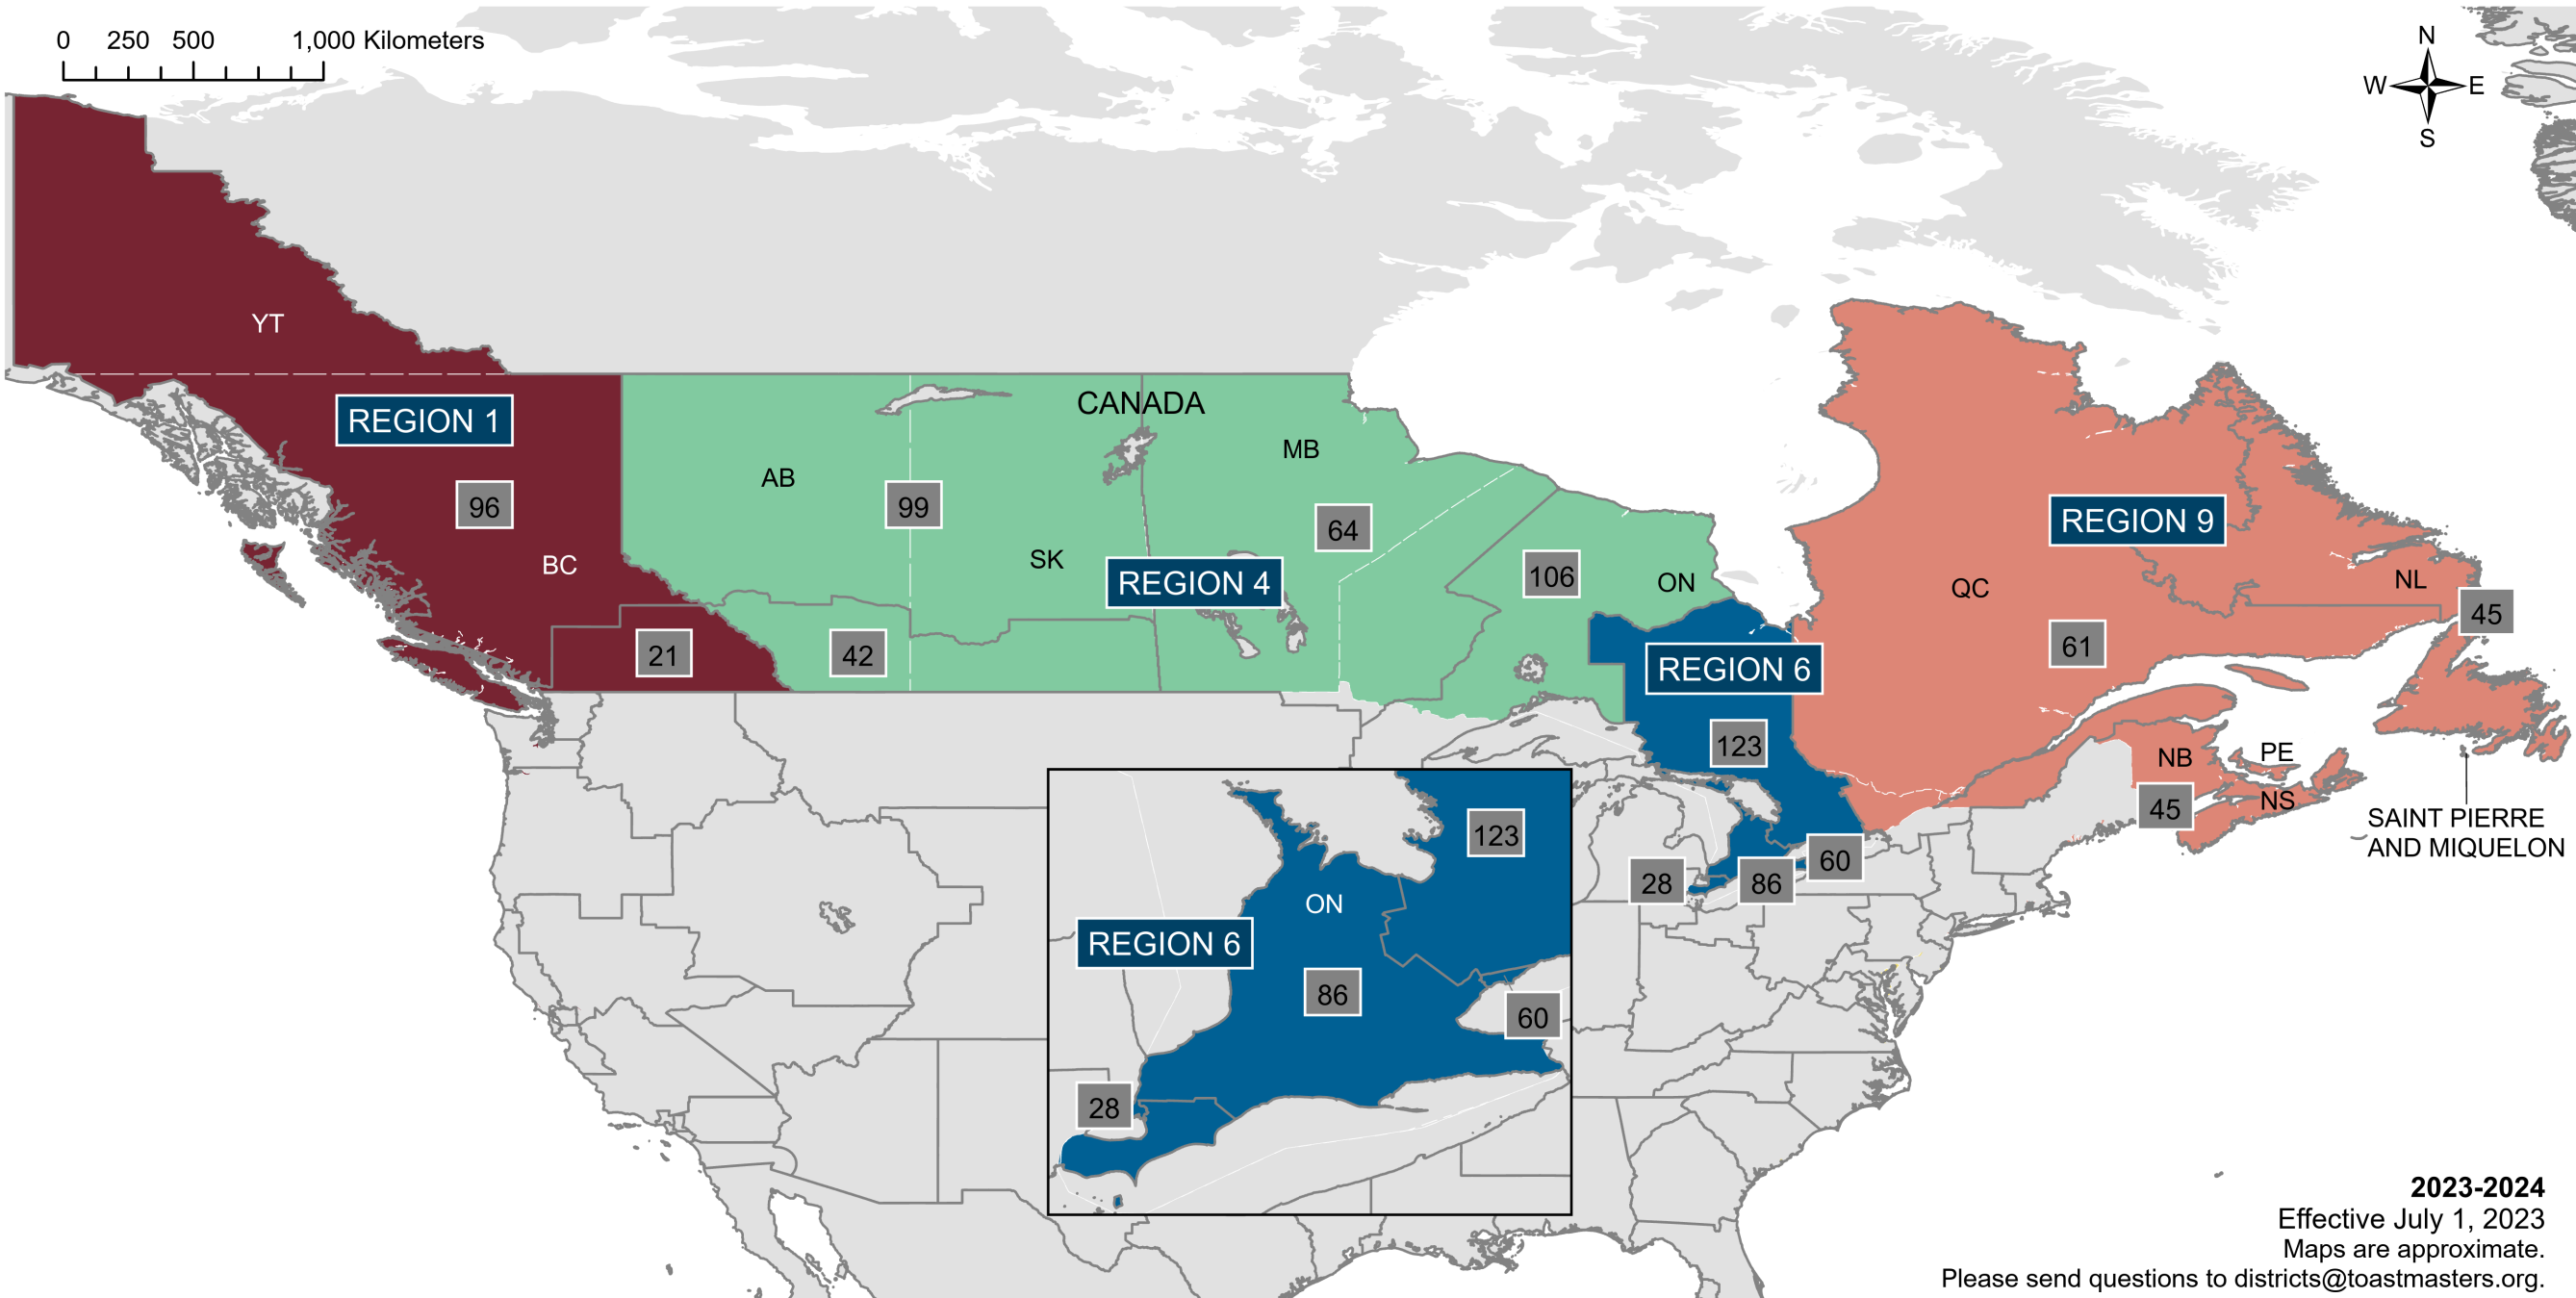

0 250 500 1,000 Kilometers

2023-2024
Effective July 1, 2023
Maps are approximate.
Please send questions to districts@toastmasters.org.