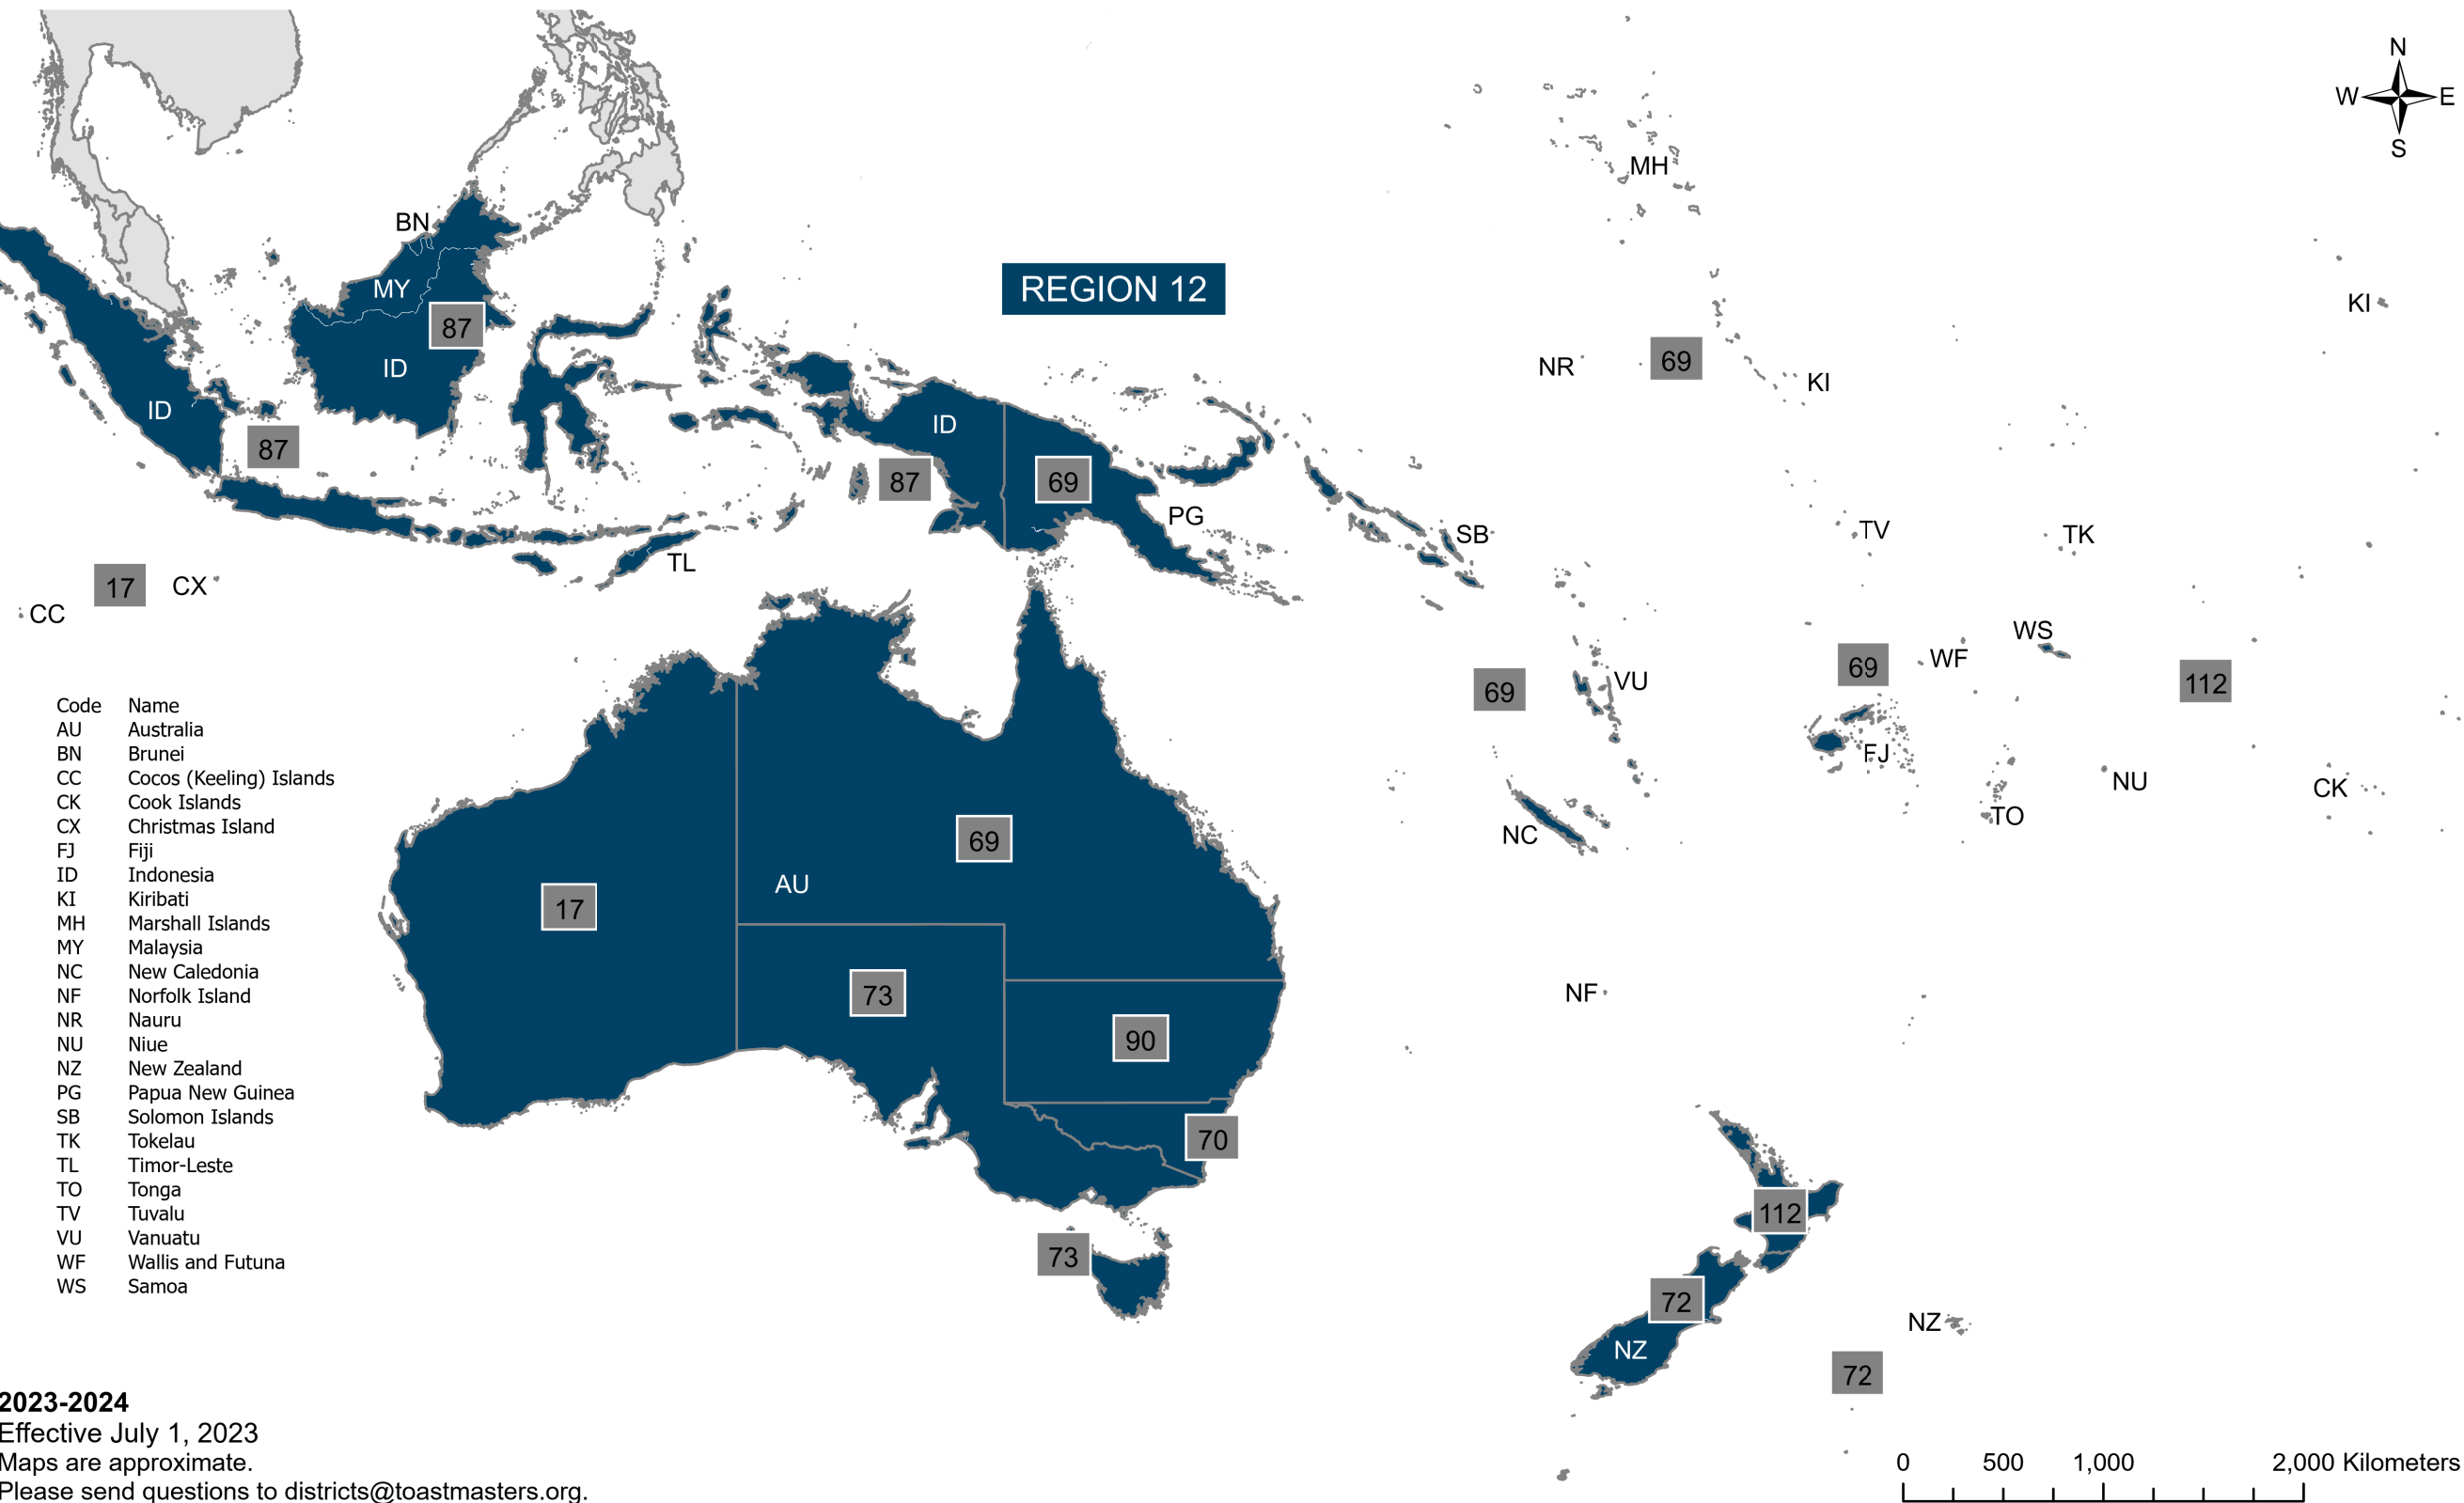

REGION 12

Code	Name
AU	Australia
BN	Brunei
CC	Cocos (Keeling) Islands
CK	Cook Islands
CX	Christmas Island
FJ	Fiji
ID	Indonesia
KI	Kiribati
MH	Marshall Islands
MY	Malaysia
NC	New Caledonia
NF	Norfolk Island
NR	Nauru
NU	Niue
NZ	New Zealand
PG	Papua New Guinea
SB	Solomon Islands
TK	Tokelau
TL	Timor-Leste
TO	Tonga
TV	Tuvalu
VU	Vanuatu
WF	Wallis and Futuna
WS	Samoa

2023-2024
Effective July 1, 2023
Maps are approximate.
Please send questions to districts@toastmasters.org.