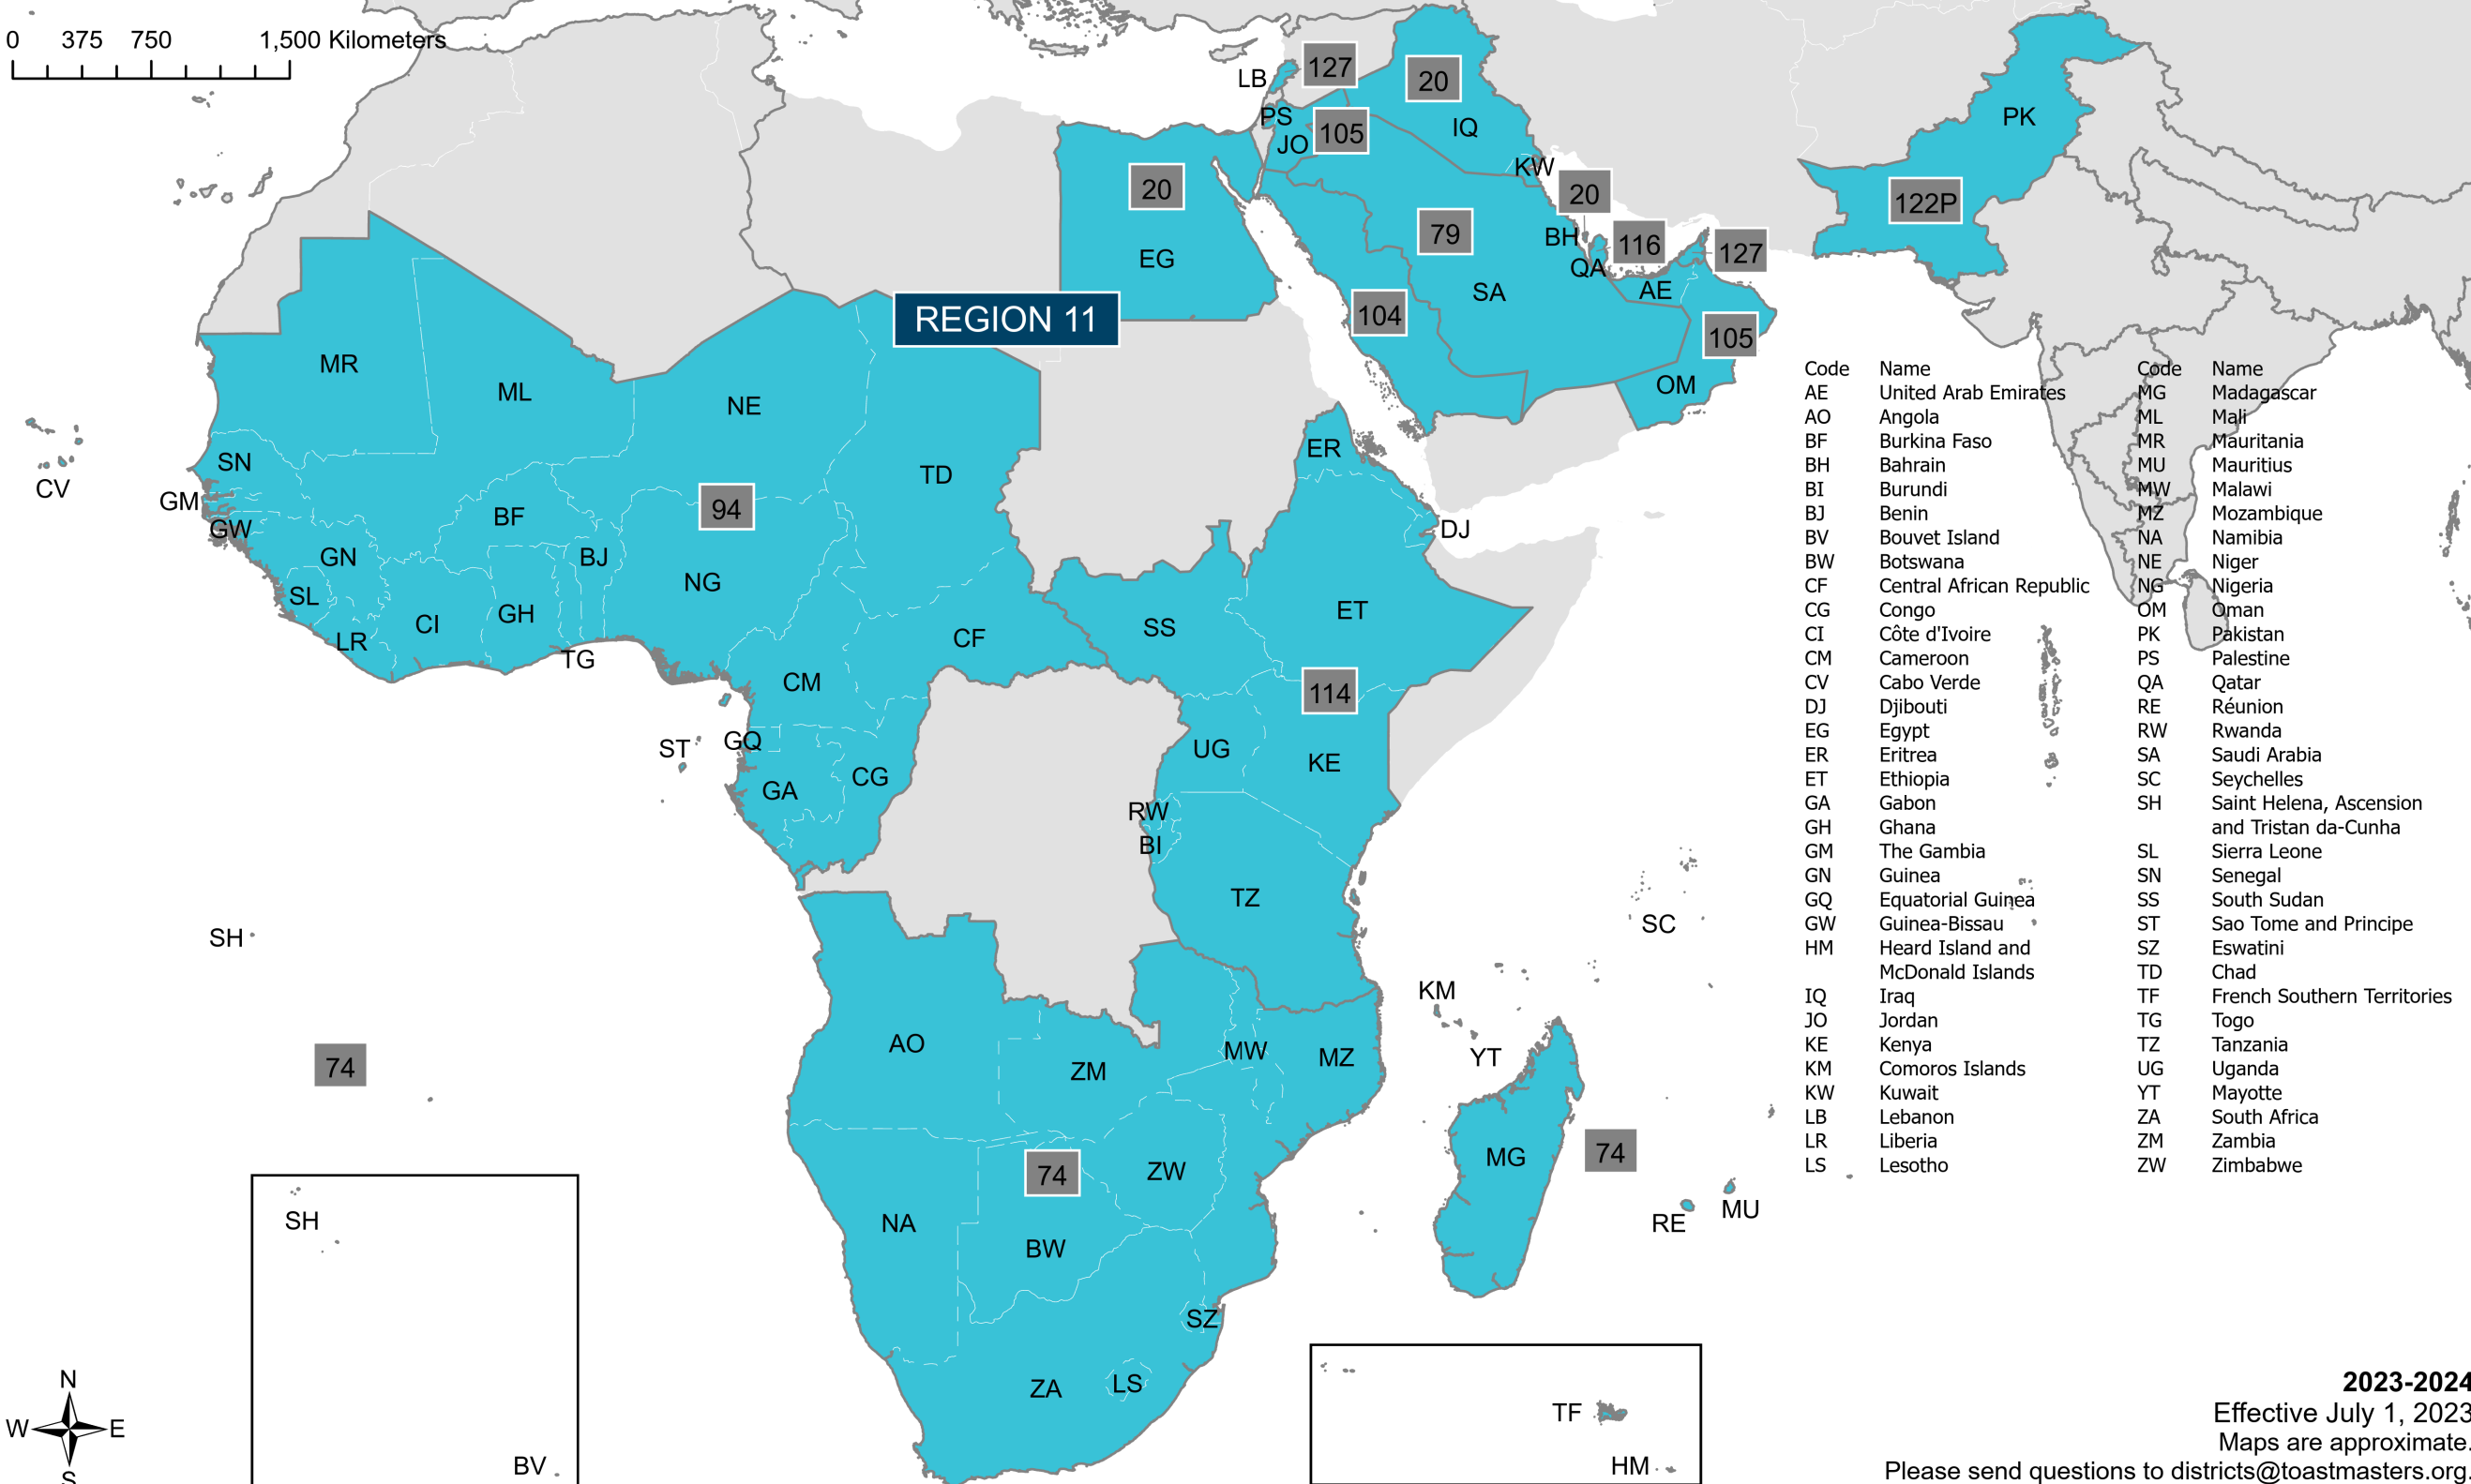

Code	Name
AG	Antigua and Barbuda
AI	Anguilla
AW	Aruba
BB	Barbados
BL	Saint Barthélemy
BM	Bermuda
BQ	Bonaire, Sint Eustatius, and Saba
BR	Brazil
BS	Bahamas
CU	Cuba
CW	Curaçao
DM	Dominica
DO	Dominican Republic
GD	Grenada
GF	French Guiana
GP	Guadeloupe
GY	Guyana
HT	Haiti
JM	Jamaica
KN	Saint Kitts and Nevis
KY	Cayman Islands
LC	Saint Lucia
MQ	Martinique
MS	Montserrat
PR	Puerto Rico
SR	Suriname
TC	Turks and Caicos Islands
TT	Trinidad and Tobago
VC	Saint Vincent and the Grenadines
VG	British Virgin Islands
VI	U.S. Virgin Islands
MF	Saint Martin
SX	Sint Maarten

0 250 500 1,000 Kilometers

2023-2024
Effective July 1, 2023
Maps are approximate.

Please send questions to districts@toastmasters.org.

REGION 11

Code	Name	Code	Name
AE	United Arab Emirates	MG	Madagascar
AO	Angola	ML	Mali
BF	Burkina Faso	MR	Mauritania
BH	Bahrain	MU	Mauritius
BI	Burundi	MW	Malawi
BJ	Benin	MZ	Mozambique
BV	Bouvet Island	NA	Namibia
BW	Botswana	NE	Niger
CF	Central African Republic	NG	Nigeria
CG	Congo	OM	Oman
CI	Côte d'Ivoire	PK	Pakistan
CM	Cameroon	PS	Palestine
CV	Cabo Verde	QA	Qatar
DJ	Djibouti	RE	Réunion
EG	Egypt	RW	Rwanda
ER	Eritrea	SA	Saudi Arabia
ET	Ethiopia	SC	Seychelles
GA	Gabon	SH	Saint Helena, Ascension and Tristan da-Cunha
GH	Ghana	SL	Sierra Leone
GM	The Gambia	SN	Senegal
GN	Guinea	SS	South Sudan
GQ	Equatorial Guinea	ST	Sao Tome and Principe
GW	Guinea-Bissau	SZ	Eswatini
HM	Heard Island and McDonald Islands	TD	Chad
IQ	Iraq	TF	French Southern Territories
JO	Jordan	TG	Togo
KE	Kenya	TZ	Tanzania
KM	Comoros Islands	UG	Uganda
KW	Kuwait	YT	Mayotte
LB	Lebanon	ZA	South Africa
LR	Liberia	ZM	Zambia
LS	Lesotho	ZW	Zimbabwe