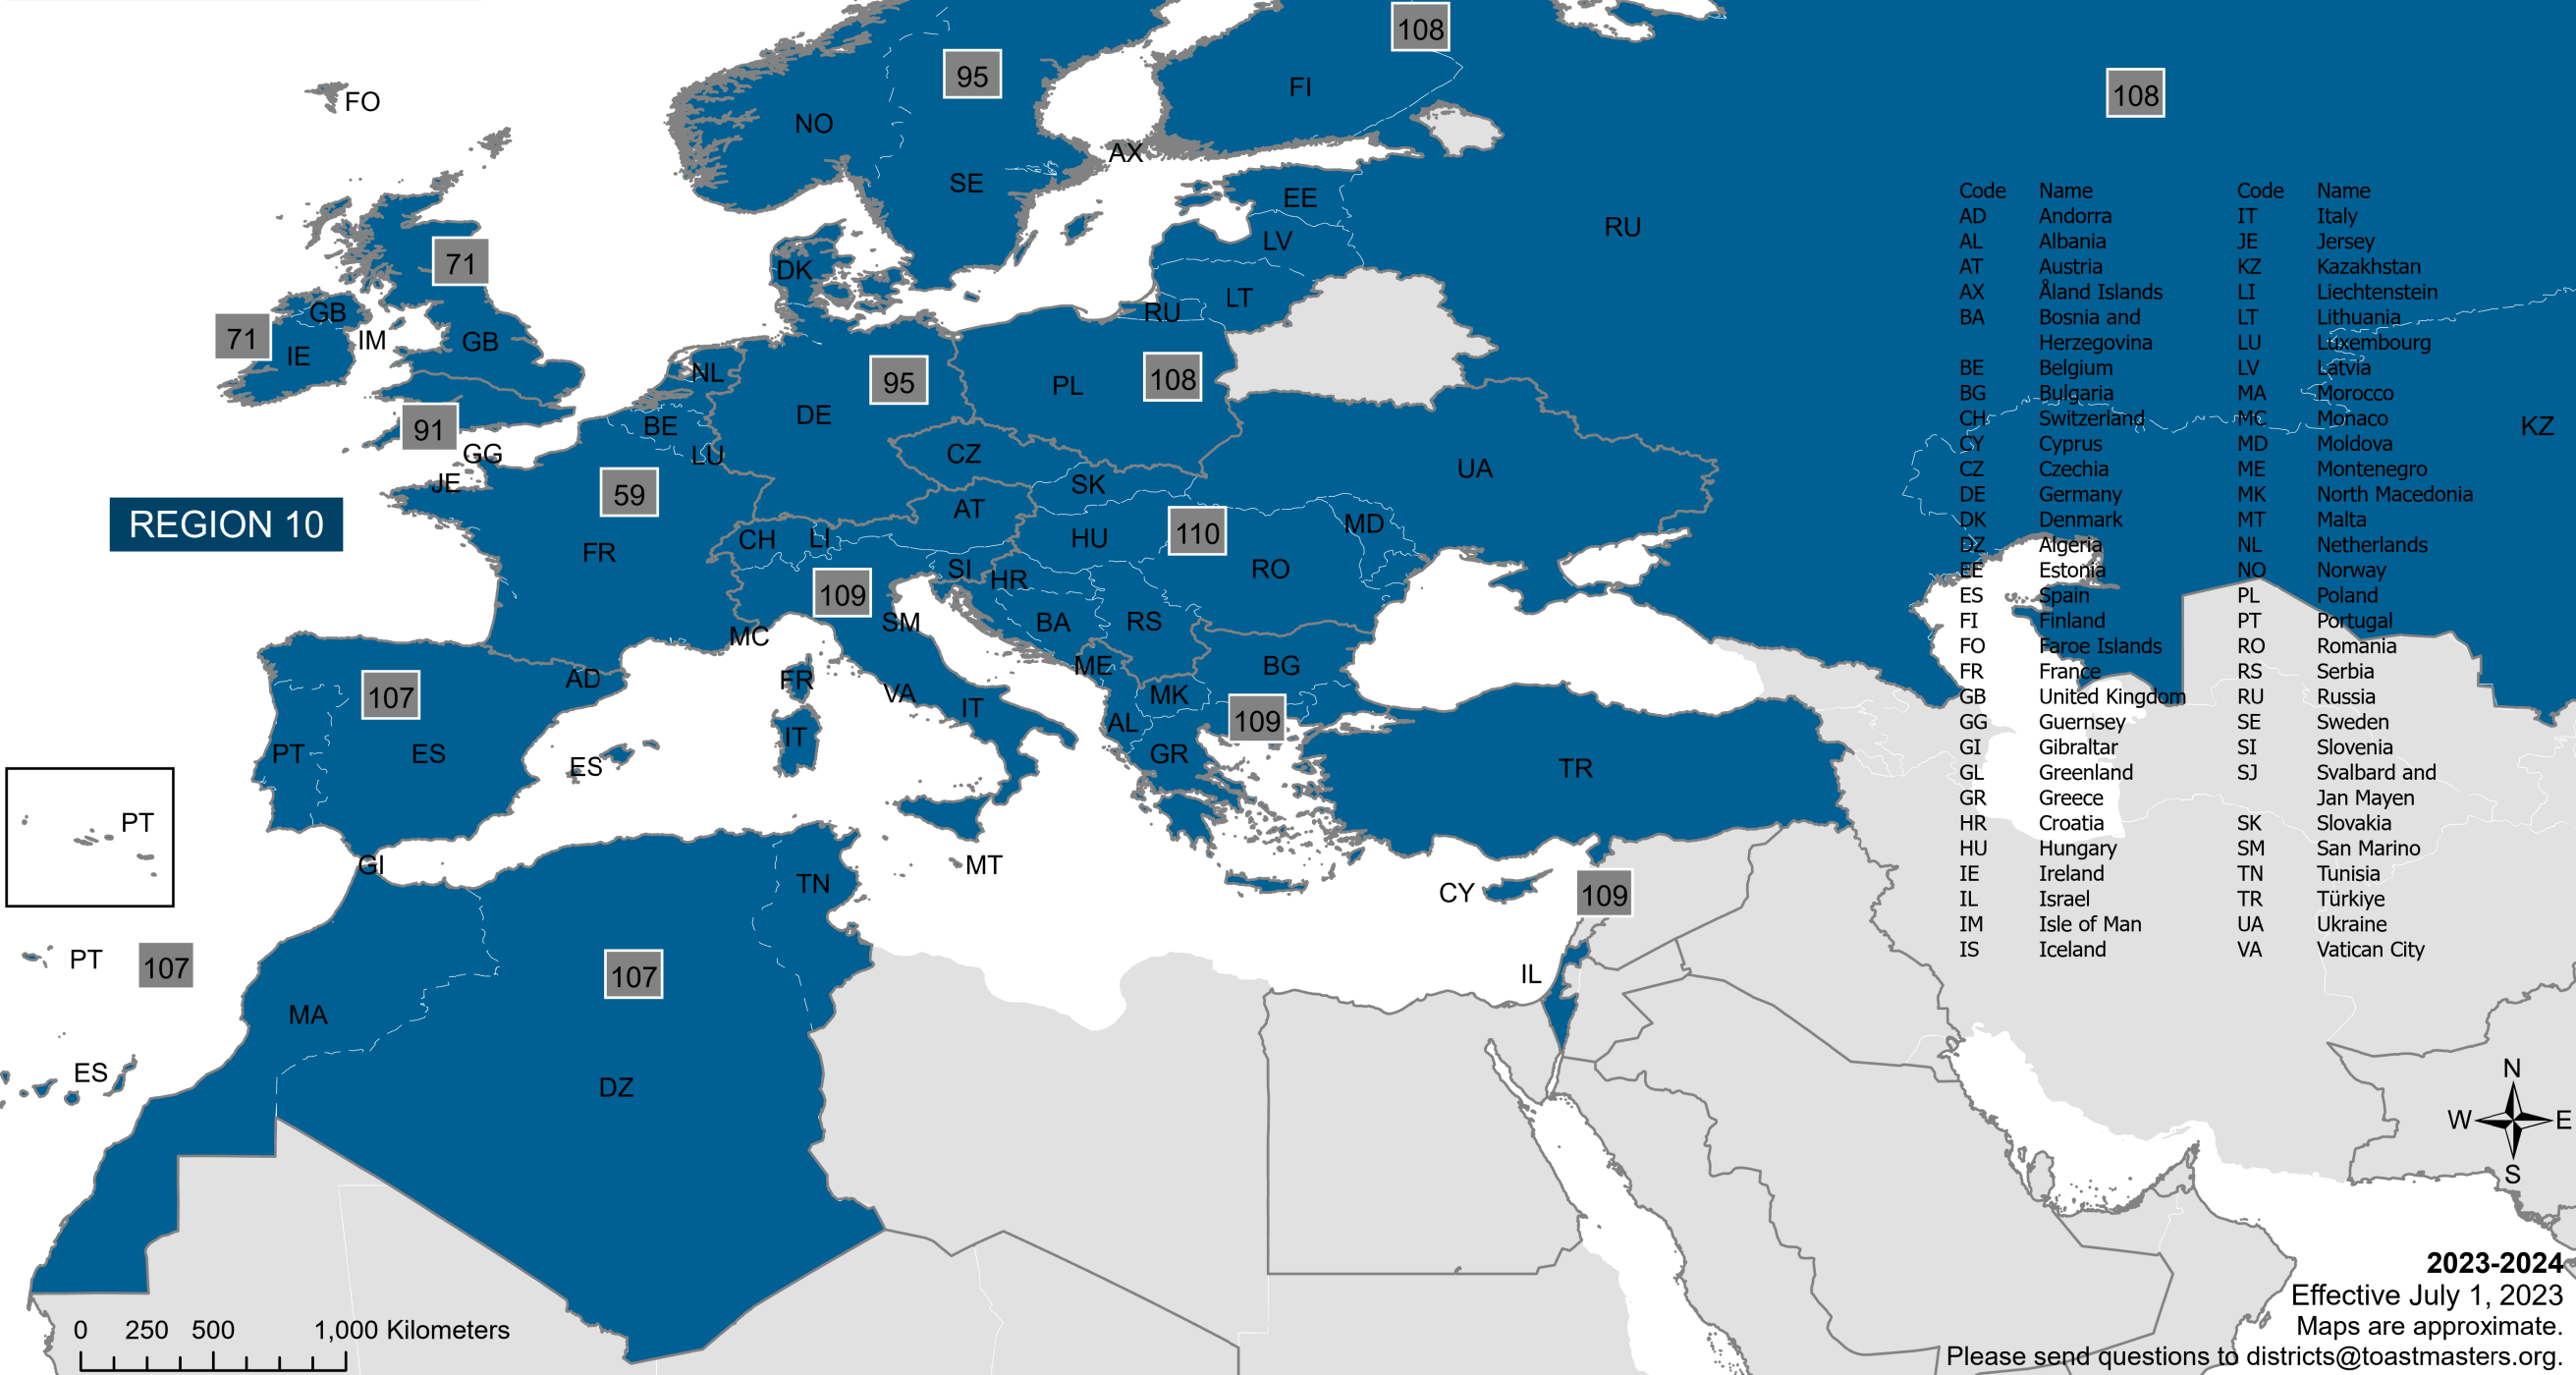

REGION 10

Code	Name	Code	Name
AD	Andorra	IT	Italy
AL	Albania	JE	Jersey
AT	Austria	KZ	Kazakhstan
AX	Åland Islands	LI	Liechtenstein
BA	Bosnia and Herzegovina	LT	Lithuania
BE	Belgium	LU	Luxembourg
BG	Bulgaria	LV	Latvia
CH	Switzerland	MA	Morocco
CY	Cyprus	MC	Monaco
CZ	Czechia	MD	Moldova
DE	Germany	ME	Montenegro
DK	Denmark	MK	North Macedonia
DZ	Algeria	MT	Malta
EE	Estonia	NL	Netherlands
ES	Spain	NO	Norway
FI	Finland	PL	Poland
FO	Faroe Islands	PT	Portugal
FR	France	RO	Romania
GB	United Kingdom	RS	Serbia
GG	Guernsey	RU	Russia
GI	Gibraltar	SE	Sweden
GL	Greenland	SI	Slovenia
GR	Greece	SJ	Svalbard and Jan Mayen
HR	Croatia		
HU	Hungary	SK	Slovakia
IE	Ireland	SM	San Marino
IL	Israel	TN	Tunisia
IM	Isle of Man	TR	Türkiye
IS	Iceland	UA	Ukraine
		VA	Vatican City

0 250 500 1,000 Kilometers

2023-2024
Effective July 1, 2023
Maps are approximate.

Please send questions to districts@toastmasters.org.