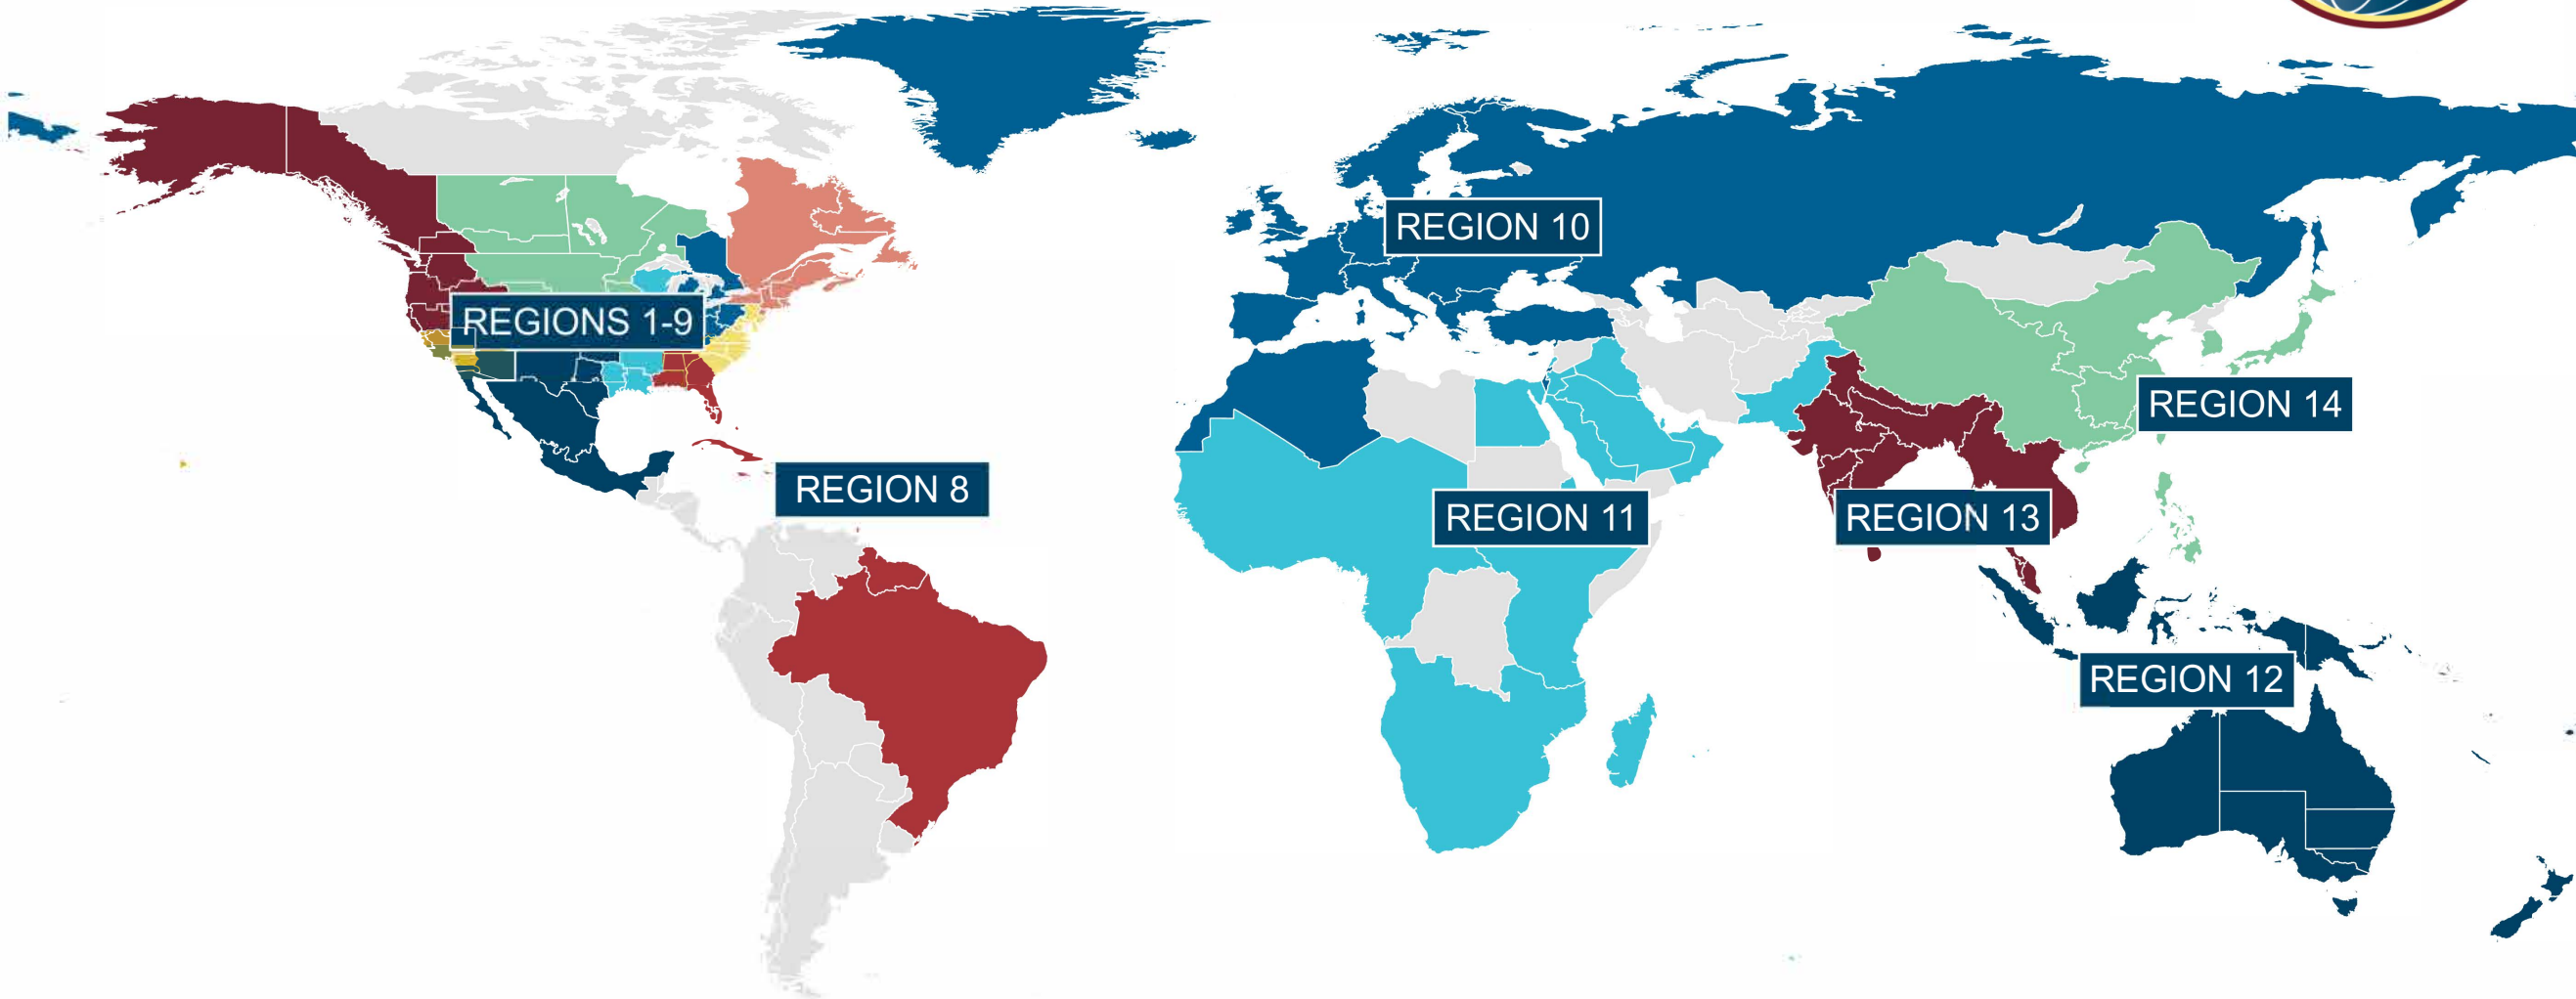

Toastmasters Districts

Regions 1-9
(See detailed map
for Districts)

Region 10
59, 71, 91, 95,
107, 108, 109, 110

Region 11
20, 74, 79, 94, 104, 105,
114, 116, 122P, 127

Region 12
17, 69, 70, 72,
73, 87, 90, 112

Code	Name
AG	Antigua and Barbuda
AI	Anguilla
AW	Aruba
BB	Barbados
BL	Saint Barthélemy
BM	Bermuda
BQ	Bonaire, Sint Eustatius, and Saba
BR	Brazil
BS	Bahamas
CU	Cuba
CW	Curaçao
DM	Dominica
DO	Dominican Republic
GD	Grenada
GF	French Guiana
GP	Guadeloupe
GY	Guyana
HT	Haiti
JM	Jamaica
KN	Saint Kitts and Nevis
KY	Cayman Islands
LC	Saint Lucia
MQ	Martinique
MS	Montserrat
PR	Puerto Rico
SR	Suriname
TC	Turks and Caicos Islands
TT	Trinidad and Tobago
VC	Saint Vincent and the Grenadines
VG	British Virgin Islands
VI	U.S. Virgin Islands
MF	Saint Martin
SX	Sint Maarten

0 250 500 1,000 Kilometers

2023-2024
Effective July 1, 2023
Maps are approximate.

Please send questions to districts@toastmasters.org.

REGION 11

Code	Name	Code	Name
AE	United Arab Emirates	MG	Madagascar
AO	Angola	ML	Mali
BF	Burkina Faso	MR	Mauritania
BH	Bahrain	MU	Mauritius
BI	Burundi	MW	Malawi
BJ	Benin	MZ	Mozambique
BV	Bouvet Island	NA	Namibia
BW	Botswana	NE	Niger
CF	Central African Republic	NG	Nigeria
CG	Congo	OM	Oman
CI	Côte d'Ivoire	PK	Pakistan
CM	Cameroon	PS	Palestine
CV	Cabo Verde	QA	Qatar
DJ	Djibouti	RE	Réunion
EG	Egypt	RW	Rwanda
ER	Eritrea	SA	Saudi Arabia
ET	Ethiopia	SC	Seychelles
GA	Gabon	SH	Saint Helena, Ascension and Tristan da-Cunha
GH	Ghana	SL	Sierra Leone
GM	The Gambia	SN	Senegal
GN	Guinea	SS	South Sudan
GQ	Equatorial Guinea	ST	Sao Tome and Principe
GW	Guinea-Bissau	SZ	Eswatini
HM	Heard Island and McDonald Islands	TD	Chad
IQ	Iraq	TF	French Southern Territories
JO	Jordan	TG	Togo
KE	Kenya	TZ	Tanzania
KM	Comoros Islands	UG	Uganda
KW	Kuwait	YT	Mayotte
LB	Lebanon	ZA	South Africa
LR	Liberia	ZM	Zambia
LS	Lesotho	ZW	Zimbabwe