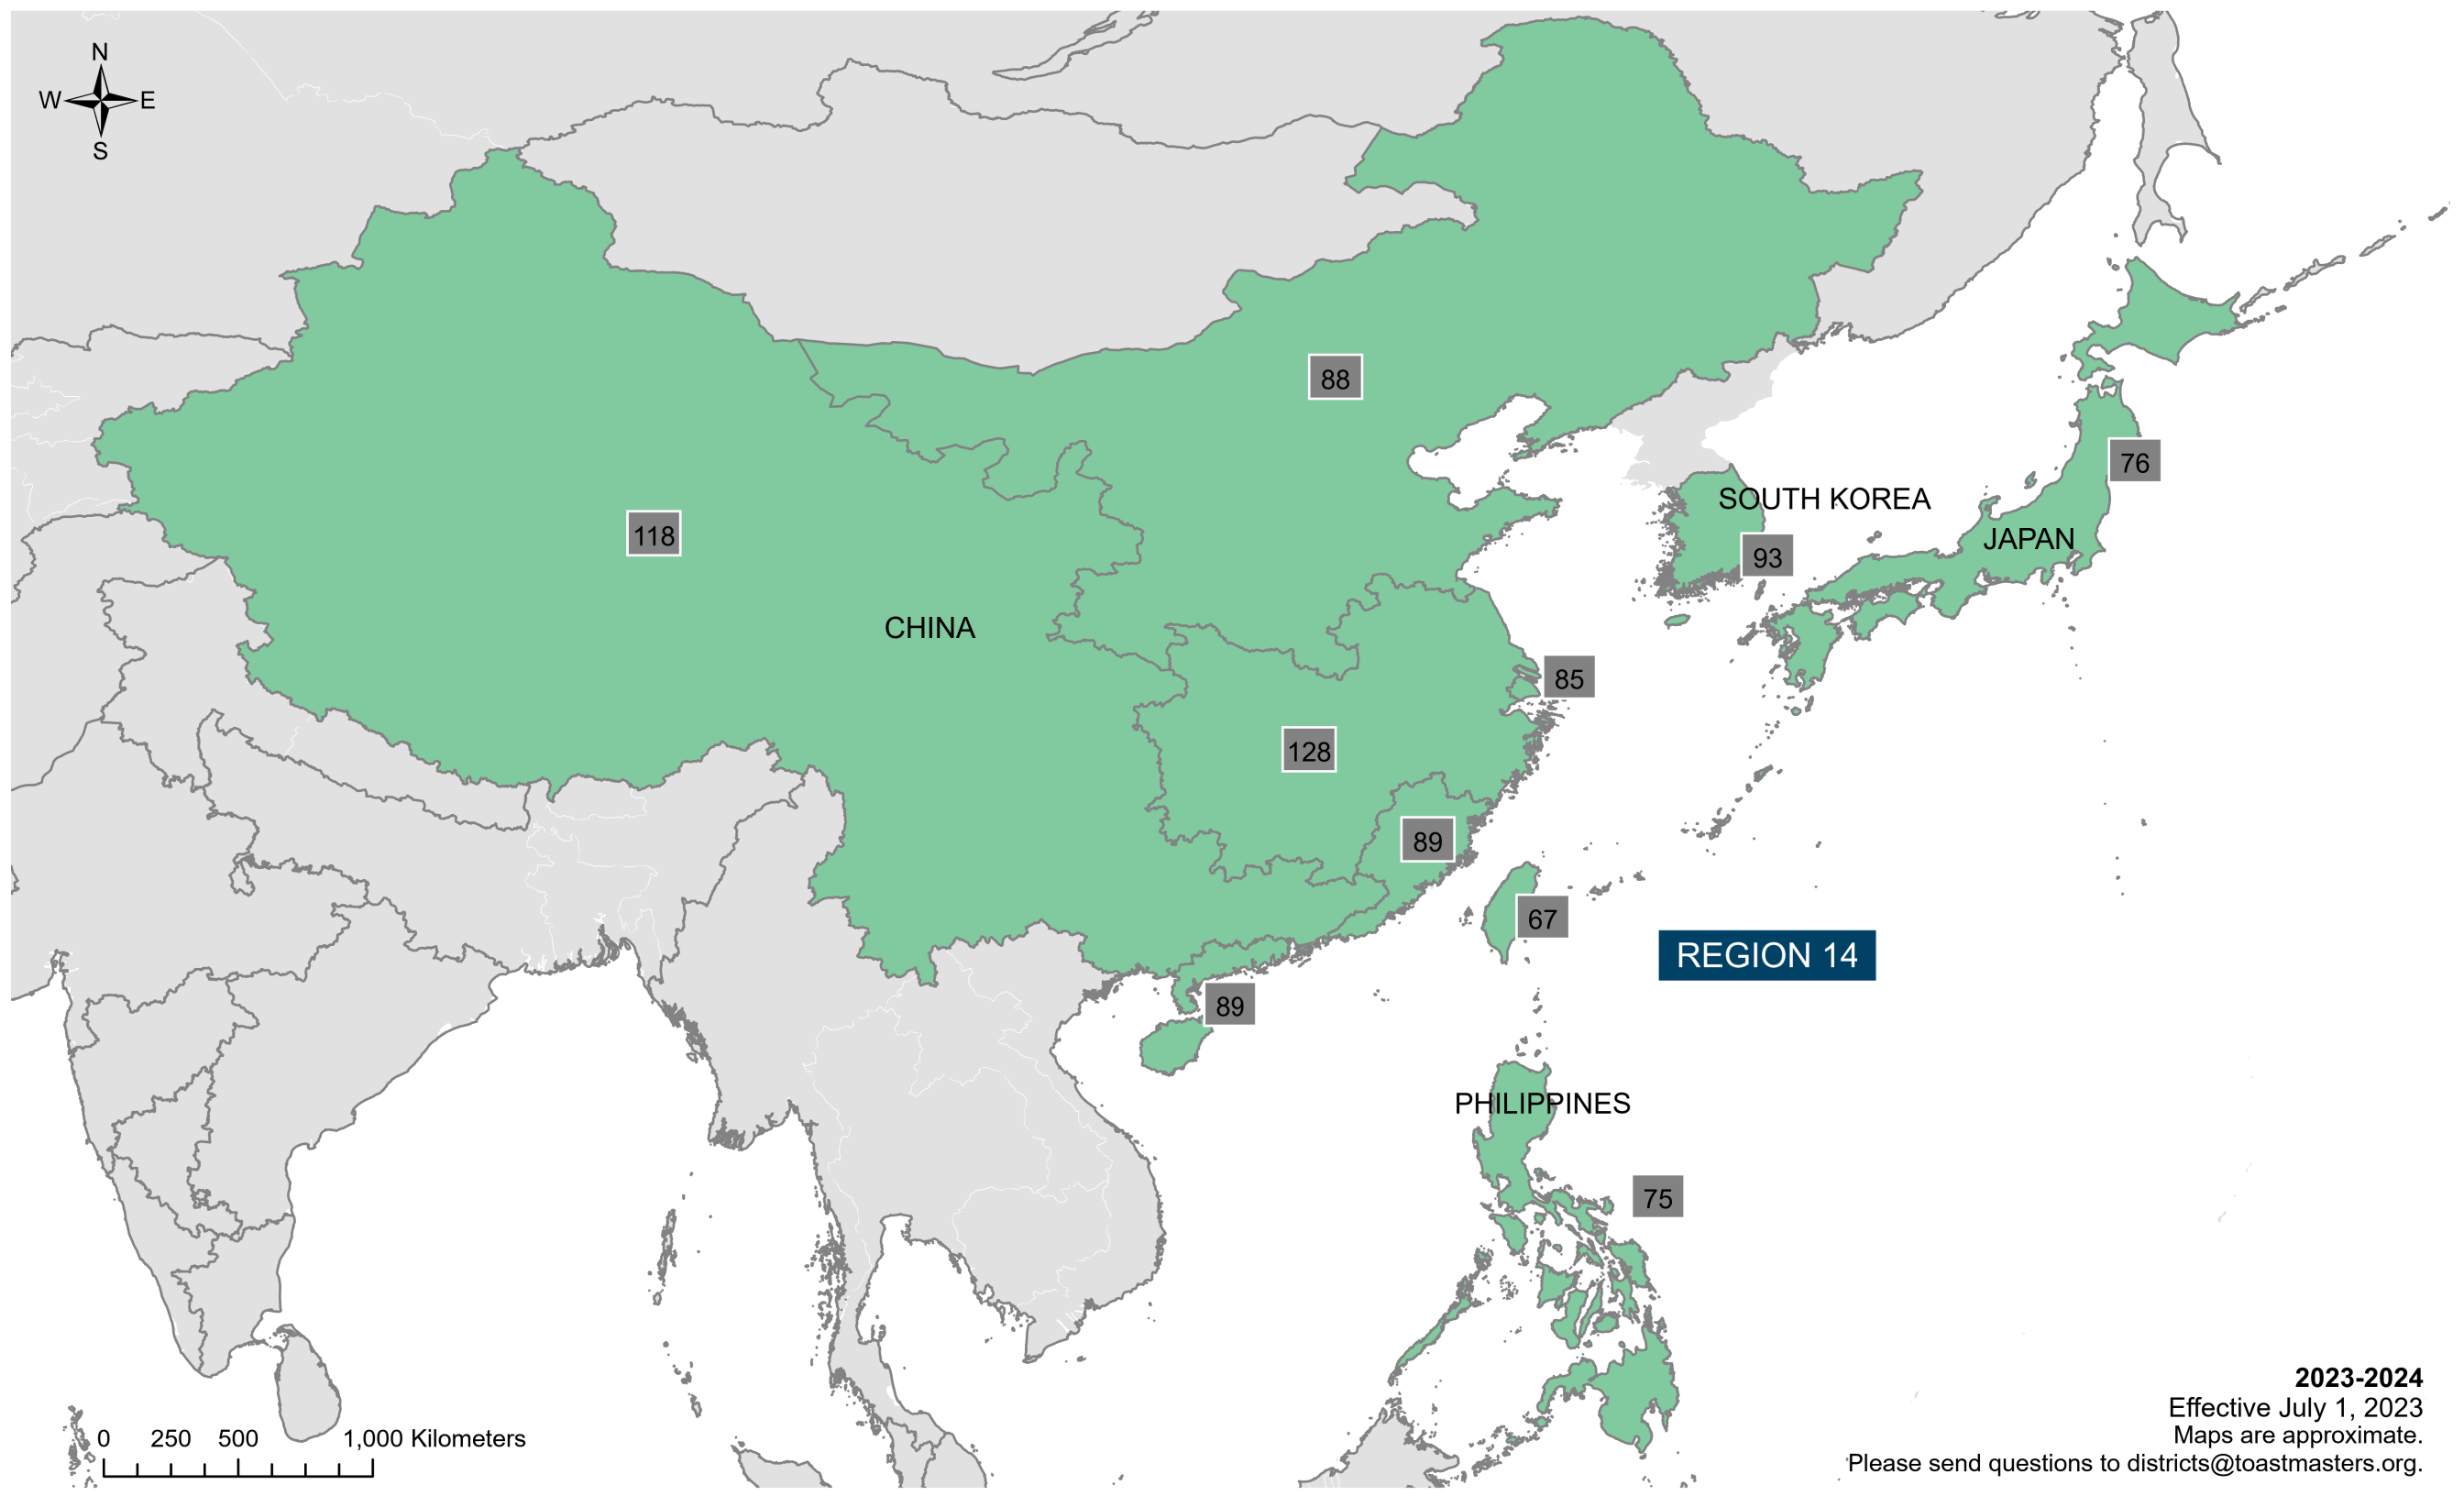

Code	Name
AG	Antigua and Barbuda
AI	Anguilla
AW	Aruba
BB	Barbados
BL	Saint Barthélemy
BM	Bermuda
BQ	Bonaire, Sint Eustatius, and Saba
BR	Brazil
BS	Bahamas
CU	Cuba
CW	Curaçao
DM	Dominica
DO	Dominican Republic
GD	Grenada
GF	French Guiana
GP	Guadeloupe
GY	Guyana
HT	Haiti
JM	Jamaica
KN	Saint Kitts and Nevis
KY	Cayman Islands
LC	Saint Lucia
MQ	Martinique
MS	Montserrat
PR	Puerto Rico
SR	Suriname
TC	Turks and Caicos Islands
TT	Trinidad and Tobago
VC	Saint Vincent and the Grenadines
VG	British Virgin Islands
VI	U.S. Virgin Islands
MF	Saint Martin
SX	Sint Maarten

2023-2024
 Effective July 1, 2023
 Maps are approximate.
 Please send questions to districts@toastmasters.org.

REGION 12

Code	Name
AU	Australia
BN	Brunei
CC	Cocos (Keeling) Islands
CK	Cook Islands
CX	Christmas Island
FJ	Fiji
ID	Indonesia
KI	Kiribati
MH	Marshall Islands
MY	Malaysia
NC	New Caledonia
NF	Norfolk Island
NR	Nauru
NU	Niue
NZ	New Zealand
PG	Papua New Guinea
SB	Solomon Islands
TK	Tokelau
TL	Timor-Leste
TO	Tonga
TV	Tuvalu
VU	Vanuatu
WF	Wallis and Futuna
WS	Samoa

2023-2024
Effective July 1, 2023
Maps are approximate.
Please send questions to districts@toastmasters.org.

REGION 13

BRITISH INDIAN OCEAN TERRITORY

2023-2024
Effective July 1, 2023
Maps are approximate.
Please send questions to districts@toastmasters.org.

0 250 500 1,000 Kilometers

REGION 14

2023-2024
Effective July 1, 2023
Maps are approximate.
Please send questions to districts@toastmasters.org.