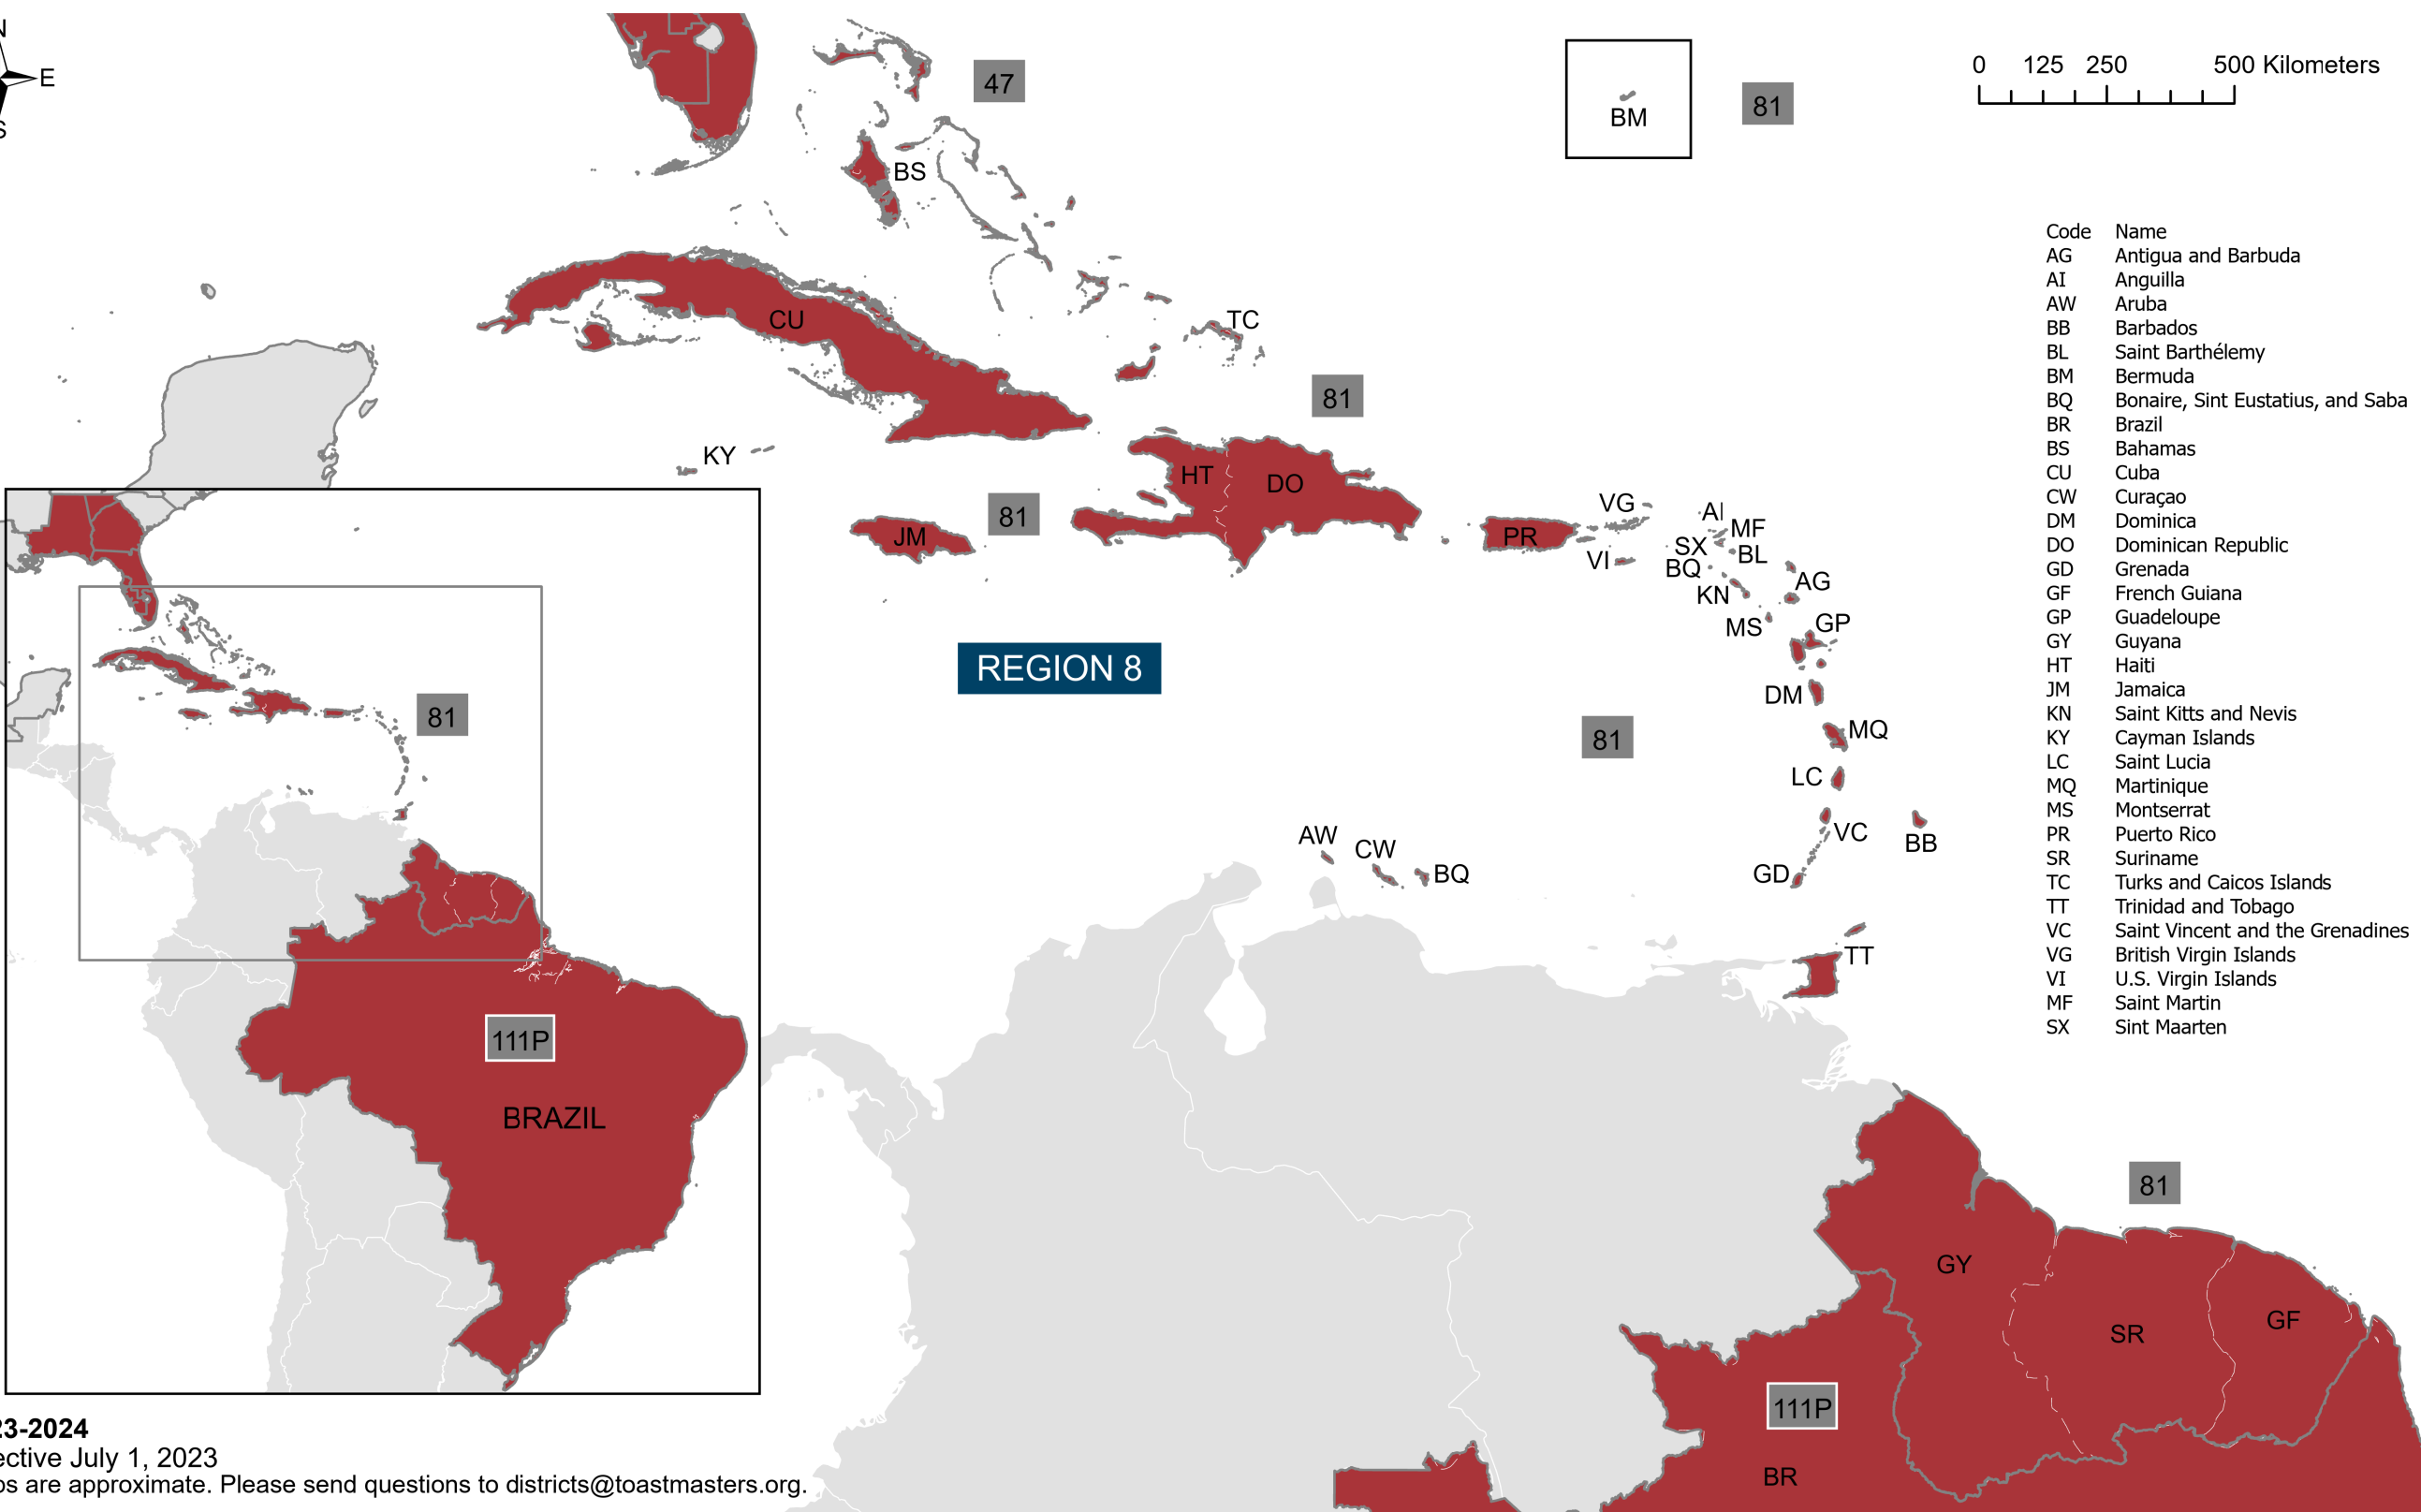

Toastmasters Districts

Regions 1-9
(See detailed map
for Districts)

Region 10
59, 71, 91, 95,
107, 108, 109, 110

Region 11
20, 74, 79, 94, 104, 105,
114, 116, 122P, 127

Region 12
17, 69, 70, 72,
73, 87, 90, 112

Code	Name
AG	Antigua and Barbuda
AI	Anguilla
AW	Aruba
BB	Barbados
BL	Saint Barthélemy
BM	Bermuda
BQ	Bonaire, Sint Eustatius, and Saba
BR	Brazil
BS	Bahamas
CU	Cuba
CW	Curaçao
DM	Dominica
DO	Dominican Republic
GD	Grenada
GF	French Guiana
GP	Guadeloupe
GY	Guyana
HT	Haiti
JM	Jamaica
KN	Saint Kitts and Nevis
KY	Cayman Islands
LC	Saint Lucia
MQ	Martinique
MS	Montserrat
PR	Puerto Rico
SR	Suriname
TC	Turks and Caicos Islands
TT	Trinidad and Tobago
VC	Saint Vincent and the Grenadines
VG	British Virgin Islands
VI	U.S. Virgin Islands
MF	Saint Martin
SX	Sint Maarten

0 250 500 1,000 Kilometers

2023-2024
Effective July 1, 2023
Maps are approximate.

Please send questions to districts@toastmasters.org.

REGION 11

Code	Name	Code	Name
AE	United Arab Emirates	MG	Madagascar
AO	Angola	ML	Mali
BF	Burkina Faso	MR	Mauritania
BH	Bahrain	MU	Mauritius
BI	Burundi	MW	Malawi
BJ	Benin	MZ	Mozambique
BV	Bouvet Island	NA	Namibia
BW	Botswana	NE	Niger
CF	Central African Republic	NG	Nigeria
CG	Congo	OM	Oman
CI	Côte d'Ivoire	PK	Pakistan
CM	Cameroon	PS	Palestine
CV	Cabo Verde	QA	Qatar
DJ	Djibouti	RE	Réunion
EG	Egypt	RW	Rwanda
ER	Eritrea	SA	Saudi Arabia
ET	Ethiopia	SC	Seychelles
GA	Gabon	SH	Saint Helena, Ascension and Tristan da-Cunha
GH	Ghana	SL	Sierra Leone
GM	The Gambia	SN	Senegal
GN	Guinea	SS	South Sudan
GQ	Equatorial Guinea	ST	Sao Tome and Principe
GW	Guinea-Bissau	SZ	Eswatini
HM	Heard Island and McDonald Islands	TD	Chad
IQ	Iraq	TF	French Southern Territories
JO	Jordan	TG	Togo
KE	Kenya	TZ	Tanzania
KM	Comoros Islands	UG	Uganda
KW	Kuwait	YT	Mayotte
LB	Lebanon	ZA	South Africa
LR	Liberia	ZM	Zambia
LS	Lesotho	ZW	Zimbabwe