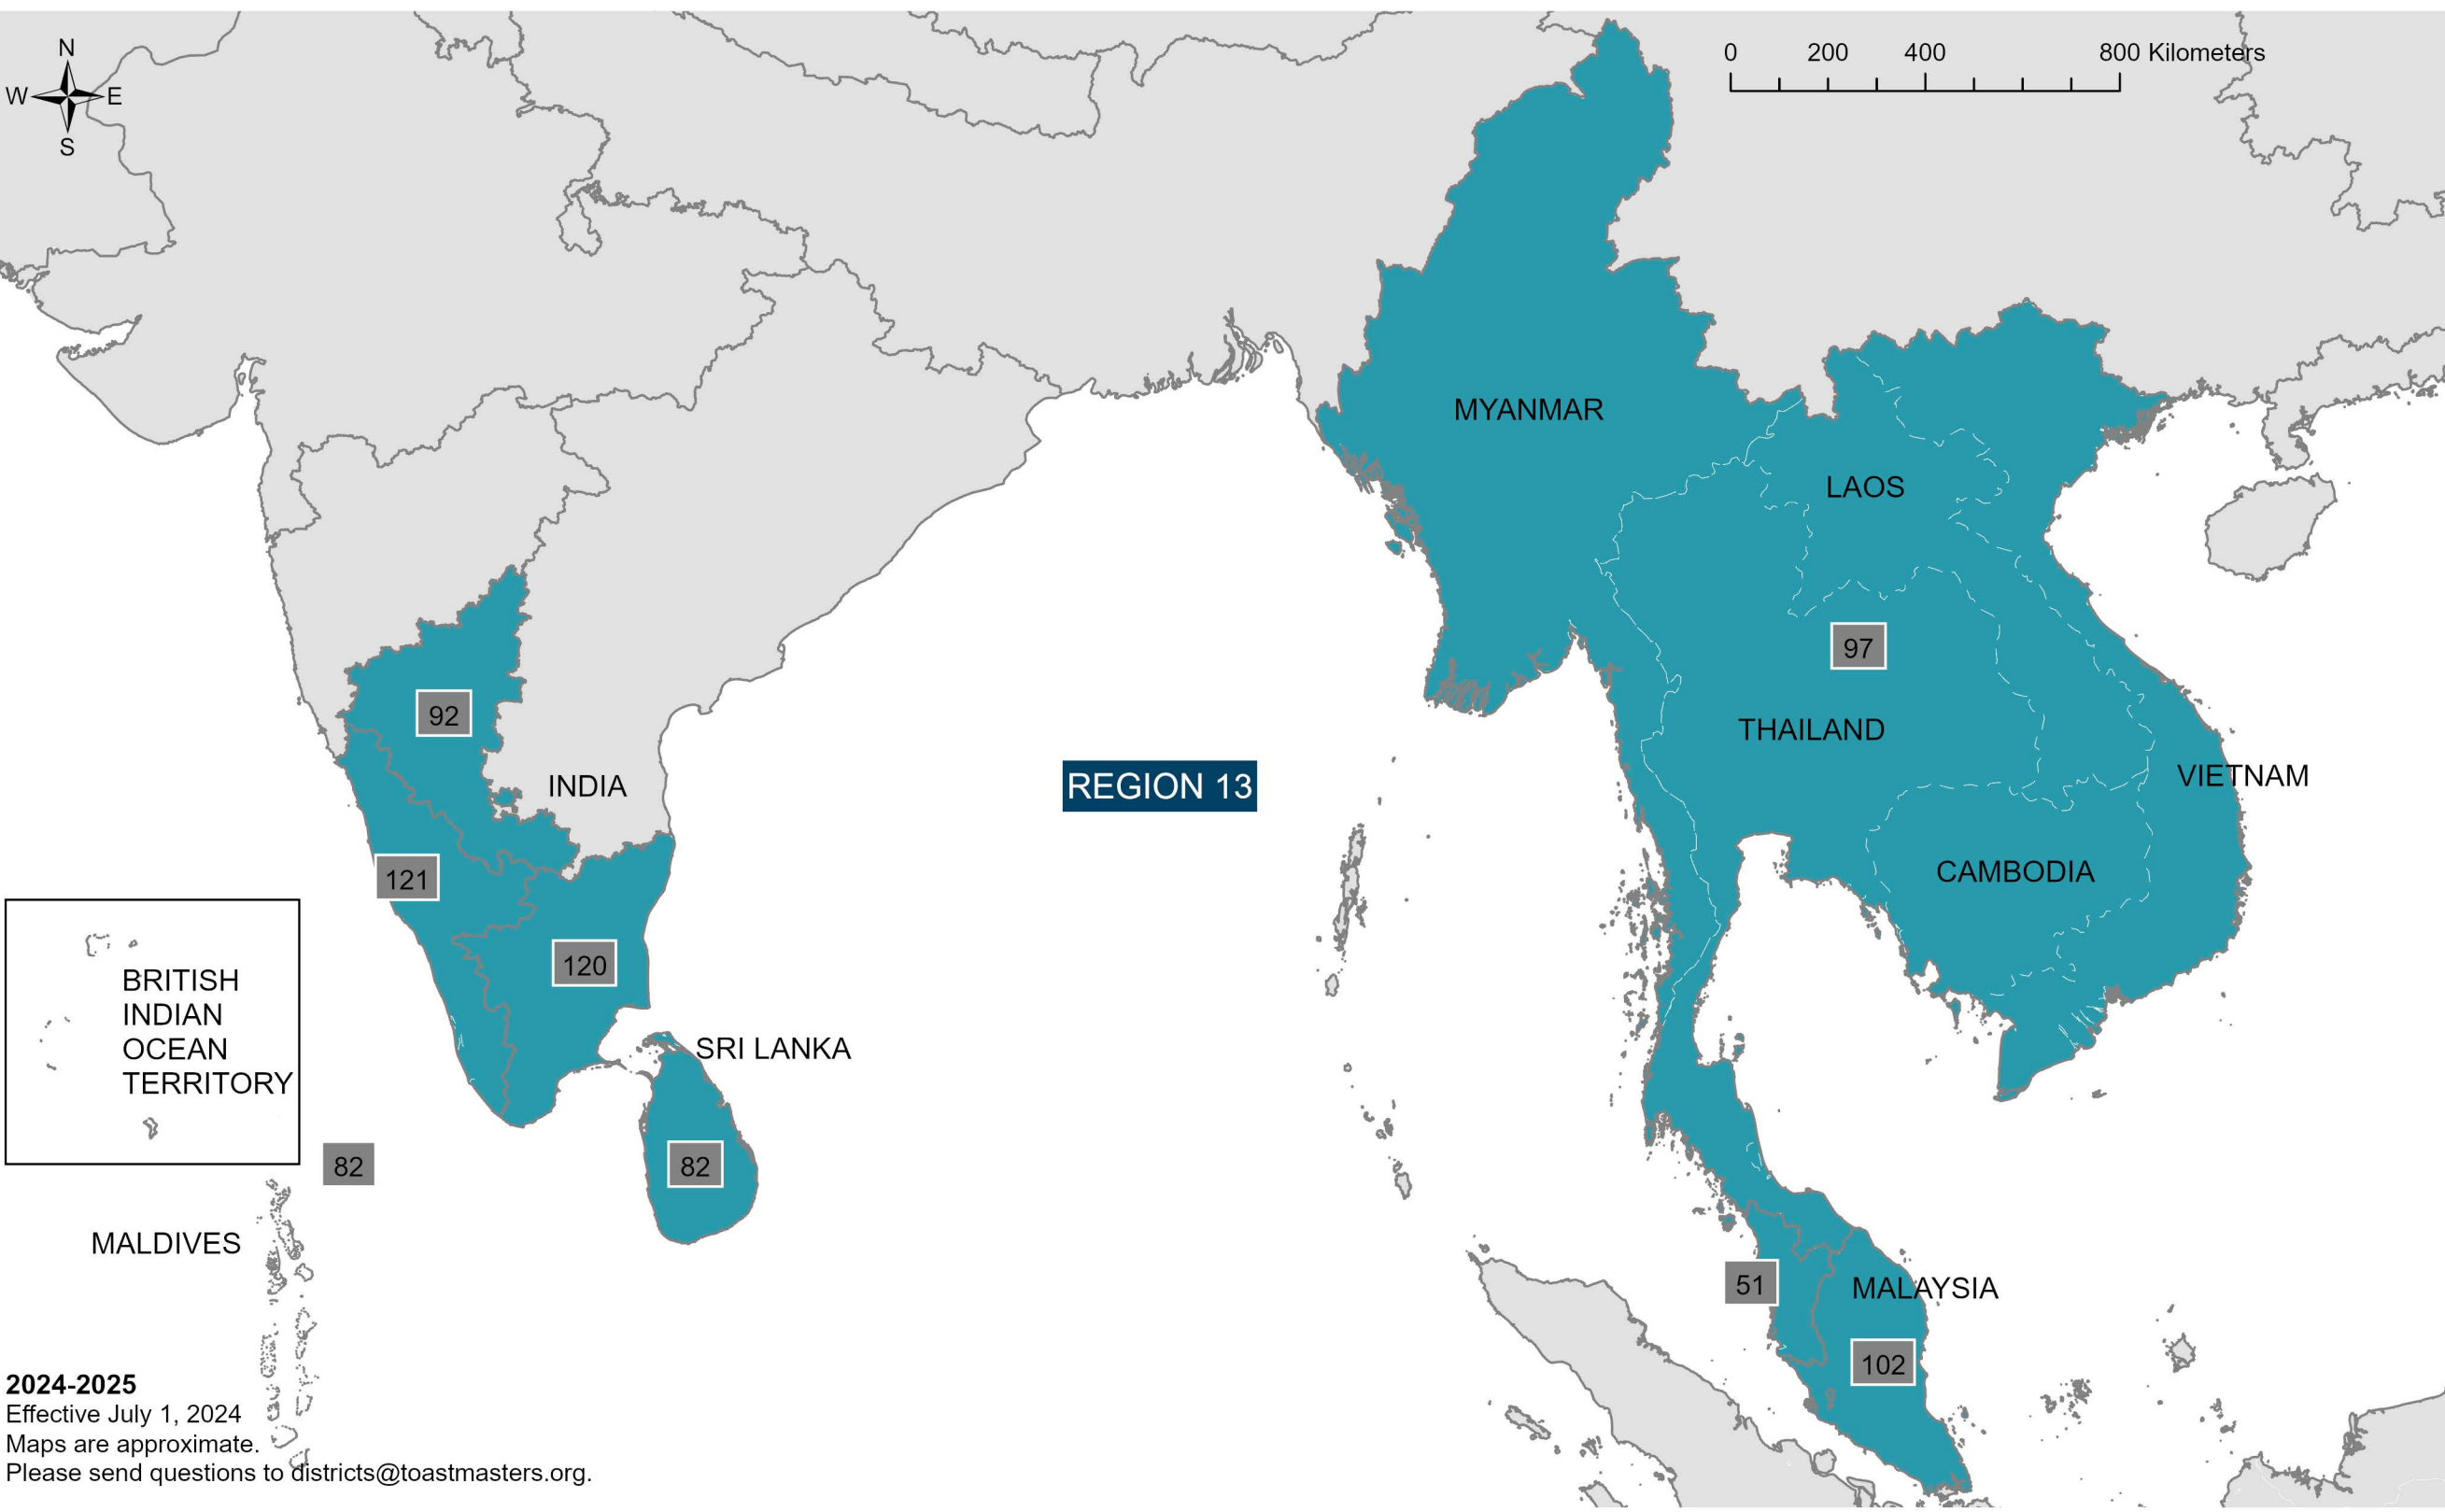

0 200 400 800 Kilometers

REGION 13

2024-2025
Effective July 1, 2024
Maps are approximate.
Please send questions to districts@toastmasters.org.