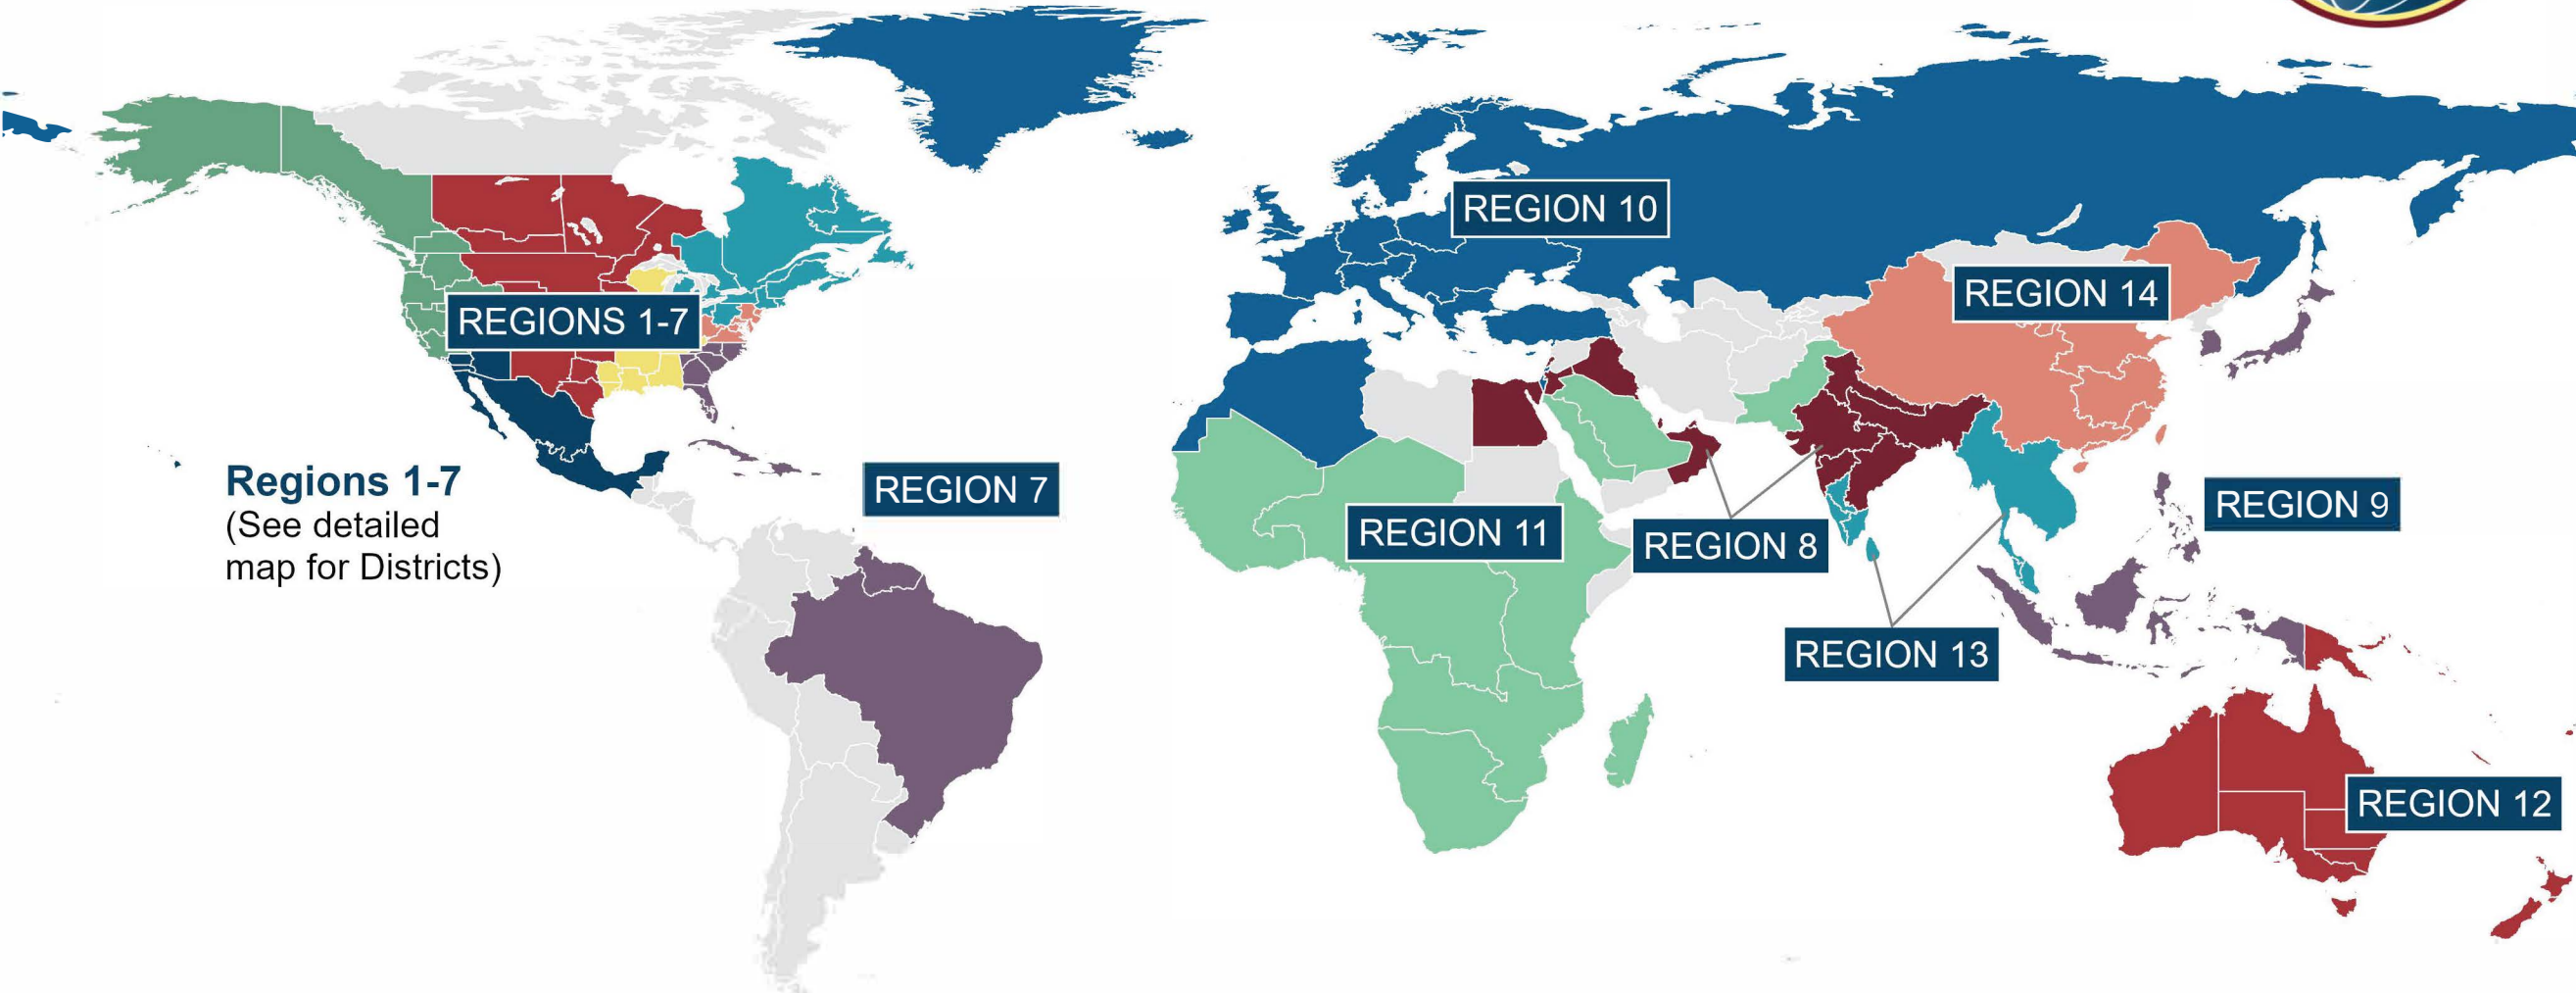

Toastmasters Districts

Regions 1-7
(See detailed map for Districts)

Region 8
20, 41, 98, 105, 116,
124, 125, 126, 127

Region 9
75, 76, 80, 87,
93

Region 10
59, 71, 91, 95,
107, 108, 109, 110

Region 11
74, 79, 94, 104,
114, 122P, 129, 130

Code	Name
AG	Antigua and Barbuda
AI	Anguilla
AW	Aruba
BB	Barbados
BL	Saint Barthélemy
BM	Bermuda
BQ	Bonaire, Sint Eustatius, and Saba
BR	Brazil
BS	Bahamas
CU	Cuba
CW	Curaçao
DM	Dominica
DO	Dominican Republic
GD	Grenada
GF	French Guiana
GP	Guadeloupe
GY	Guyana
HT	Haiti
JM	Jamaica
KN	Saint Kitts and Nevis
KY	Cayman Islands
LC	Saint Lucia
MQ	Martinique
MS	Montserrat
PR	Puerto Rico
SR	Suriname
TC	Turks and Caicos Islands
TT	Trinidad and Tobago
VC	Saint Vincent and the Grenadines
VG	British Virgin Islands
VI	U.S. Virgin Islands
MF	Saint Martin
SX	Sint Maarten

REGION 10

Code	Name	Code	Name
AD	Andorra	IT	Italy
AL	Albania	JE	Jersey
AT	Austria	KZ	Kazakhstan
AX	Åland Islands	LI	Liechtenstein
BA	Bosnia and Herzegovina	LT	Lithuania
BE	Belgium	LU	Luxembourg
BG	Bulgaria	LV	Latvia
CH	Switzerland	MA	Morocco
CY	Cyprus	MC	Monaco
CZ	Czechia	MD	Moldova
DE	Germany	ME	Montenegro
DK	Denmark	MK	North Macedonia
DZ	Algeria	MT	Malta
EE	Estonia	NL	Netherlands
ES	Spain	NO	Norway
FI	Finland	PL	Poland
FO	Faroe Islands	PT	Portugal
FR	France	RO	Romania
GB	United Kingdom	RS	Serbia
GG	Guernsey	RU	Russia
GI	Gibraltar	SE	Sweden
GL	Greenland	SI	Slovenia
GR	Greece	SJ	Svalbard and Jan Mayen
HR	Croatia		
HU	Hungary	SK	Slovakia
IE	Ireland	SM	San Marino
IL	Israel	TN	Tunisia
IM	Isle of Man	TR	Türkiye
IS	Iceland	UA	Ukraine
		VA	Vatican City