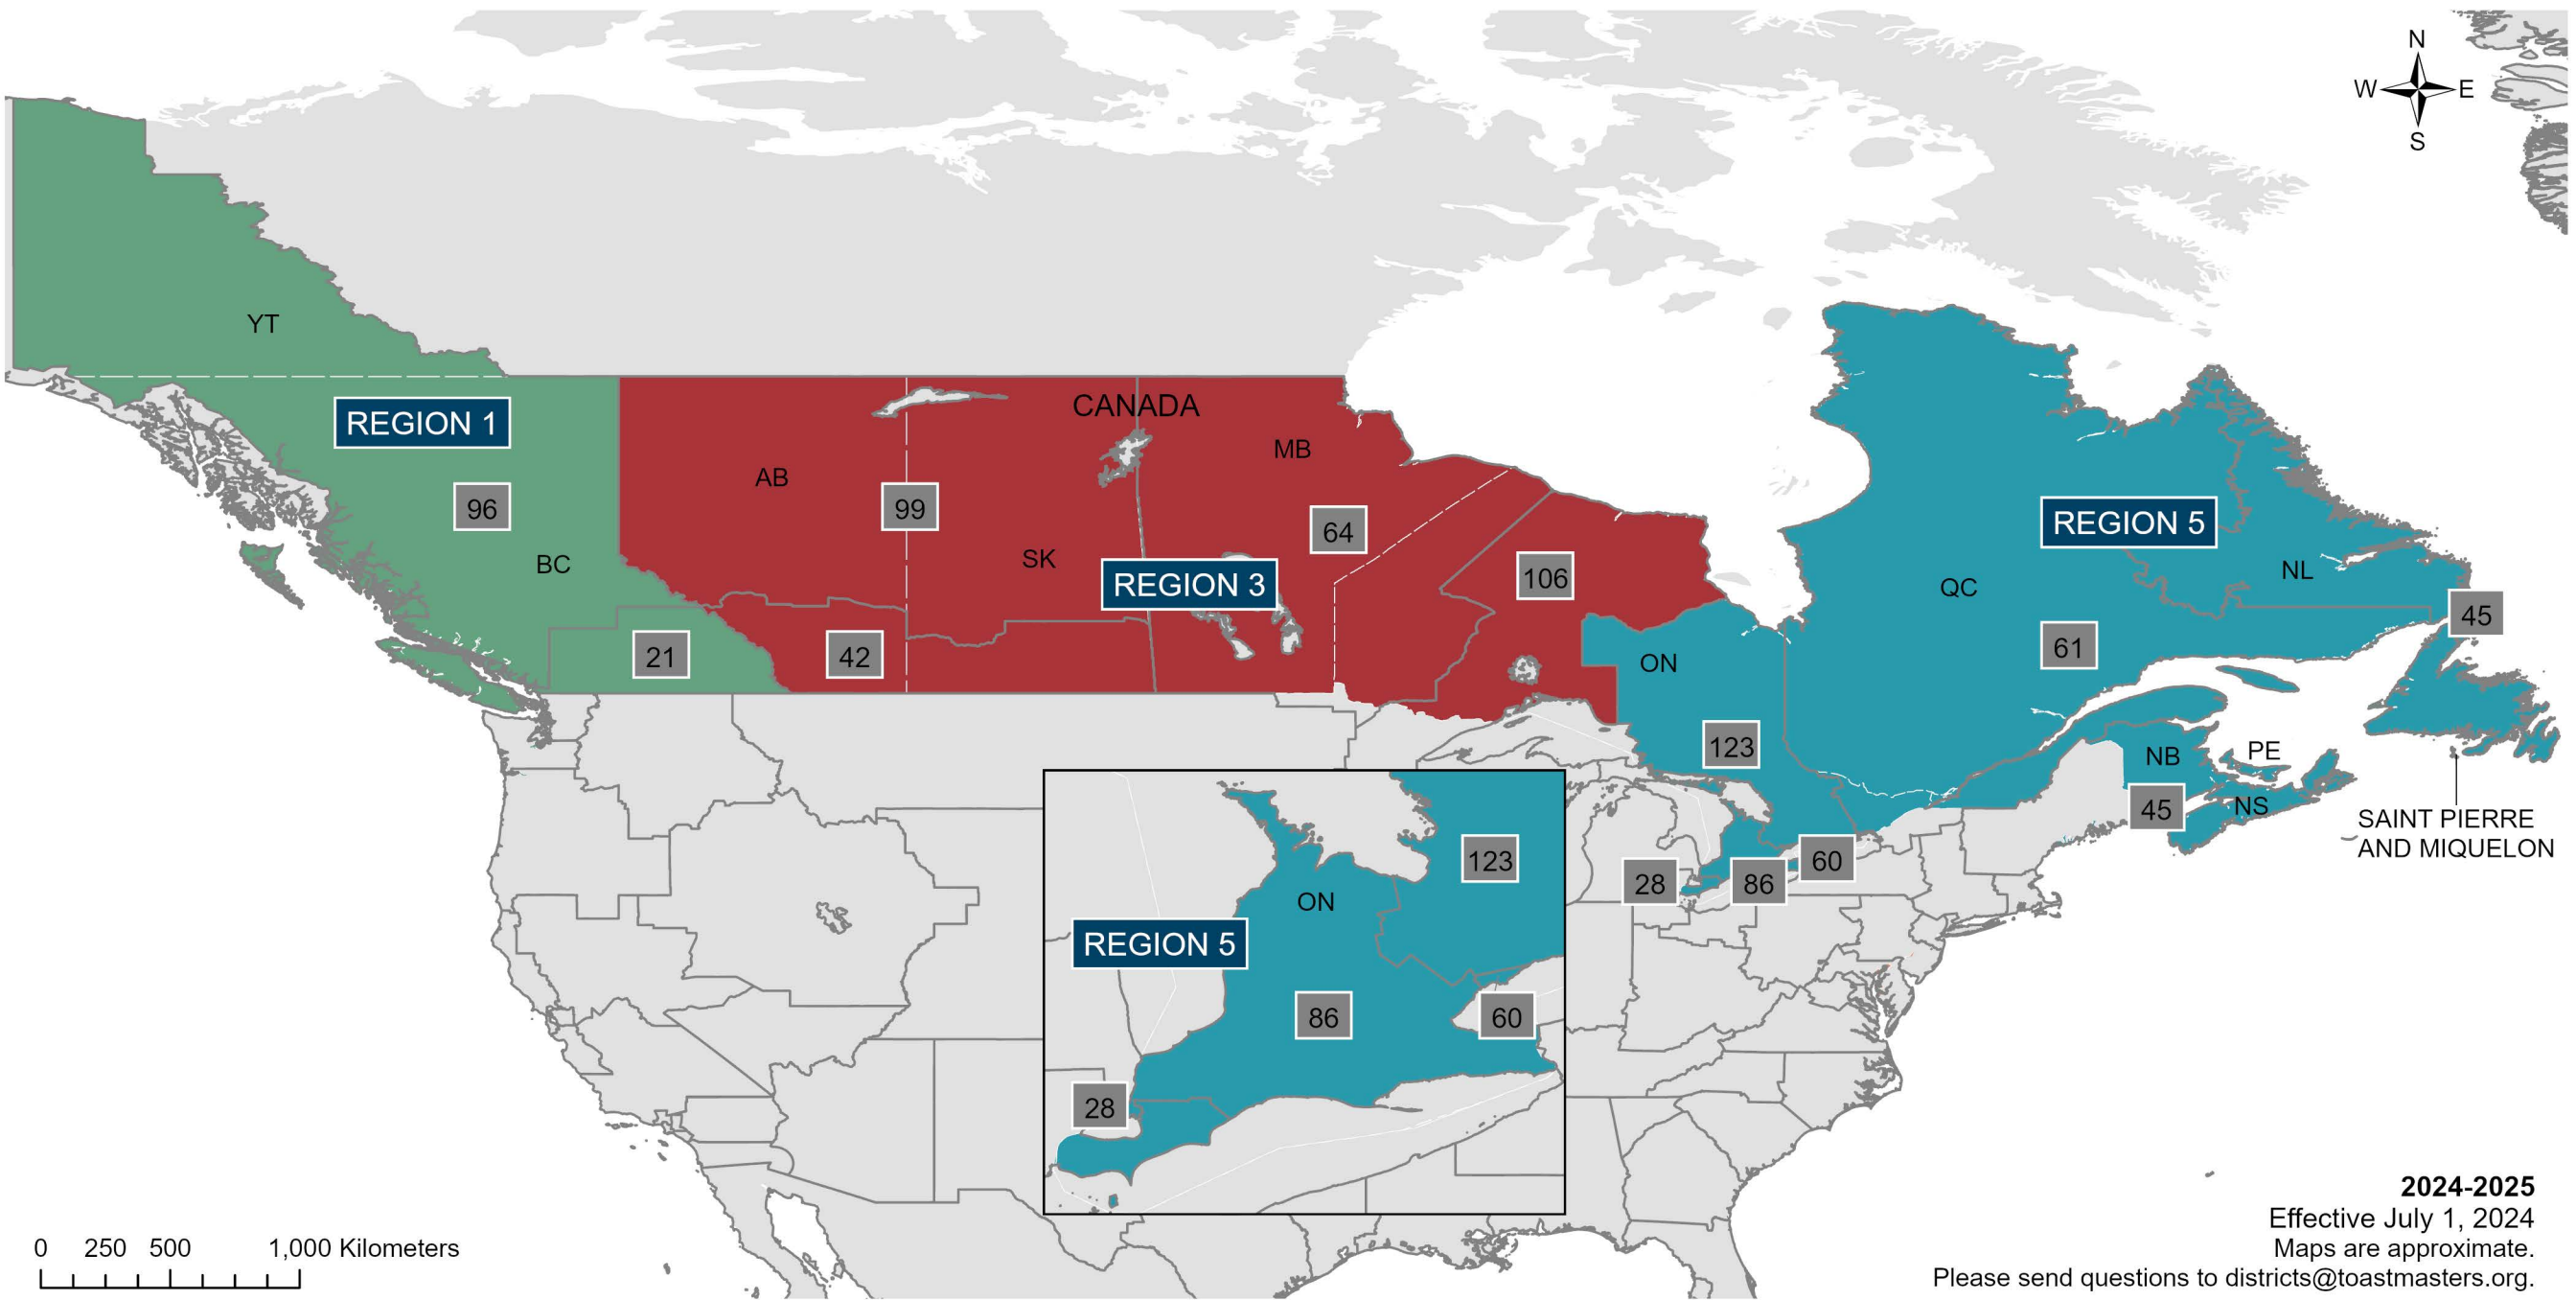

Toastmasters Districts

Regions 1-7
(See detailed map for Districts)

Region 8
20, 41, 98, 105, 116,
124, 125, 126, 127

Region 9
75, 76, 80, 87,
93

Region 10
59, 71, 91, 95,
107, 108, 109, 110

Region 11
74, 79, 94, 104,
114, 122P, 129, 130

Region 12
17, 69, 70, 72,
73, 90, 112

Region 13
51, 82, 92, 97,
102, 120, 121

Region 14
67, 85, 88, 89,
118, 128

0 250 500 1,000 Kilometers

2024-2025
 Effective July 1, 2024
 Maps are approximate.
 Please send questions to districts@toastmasters.org.

Code	Name
AG	Antigua and Barbuda
AI	Anguilla
AW	Aruba
BB	Barbados
BL	Saint Barthélemy
BM	Bermuda
BQ	Bonaire, Sint Eustatius, and Saba
BR	Brazil
BS	Bahamas
CU	Cuba
CW	Curaçao
DM	Dominica
DO	Dominican Republic
GD	Grenada
GF	French Guiana
GP	Guadeloupe
GY	Guyana
HT	Haiti
JM	Jamaica
KN	Saint Kitts and Nevis
KY	Cayman Islands
LC	Saint Lucia
MQ	Martinique
MS	Montserrat
PR	Puerto Rico
SR	Suriname
TC	Turks and Caicos Islands
TT	Trinidad and Tobago
VC	Saint Vincent and the Grenadines
VG	British Virgin Islands
VI	U.S. Virgin Islands
MF	Saint Martin
SX	Sint Maarten

REGION 10

Code	Name	Code	Name
AD	Andorra	IT	Italy
AL	Albania	JE	Jersey
AT	Austria	KZ	Kazakhstan
AX	Åland Islands	LI	Liechtenstein
BA	Bosnia and Herzegovina	LT	Lithuania
BE	Belgium	LU	Luxembourg
BG	Bulgaria	LV	Latvia
CH	Switzerland	MA	Morocco
CY	Cyprus	MC	Monaco
CZ	Czechia	MD	Moldova
DE	Germany	ME	Montenegro
DK	Denmark	MK	North Macedonia
DZ	Algeria	MT	Malta
EE	Estonia	NL	Netherlands
ES	Spain	NO	Norway
FI	Finland	PL	Poland
FO	Faroe Islands	PT	Portugal
FR	France	RO	Romania
GB	United Kingdom	RS	Serbia
GG	Guernsey	RU	Russia
GI	Gibraltar	SE	Sweden
GL	Greenland	SI	Slovenia
GR	Greece	SJ	Svalbard and Jan Mayen
HR	Croatia		
HU	Hungary	SK	Slovakia
IE	Ireland	SM	San Marino
IL	Israel	TN	Tunisia
IM	Isle of Man	TR	Türkiye
IS	Iceland	UA	Ukraine
		VA	Vatican City