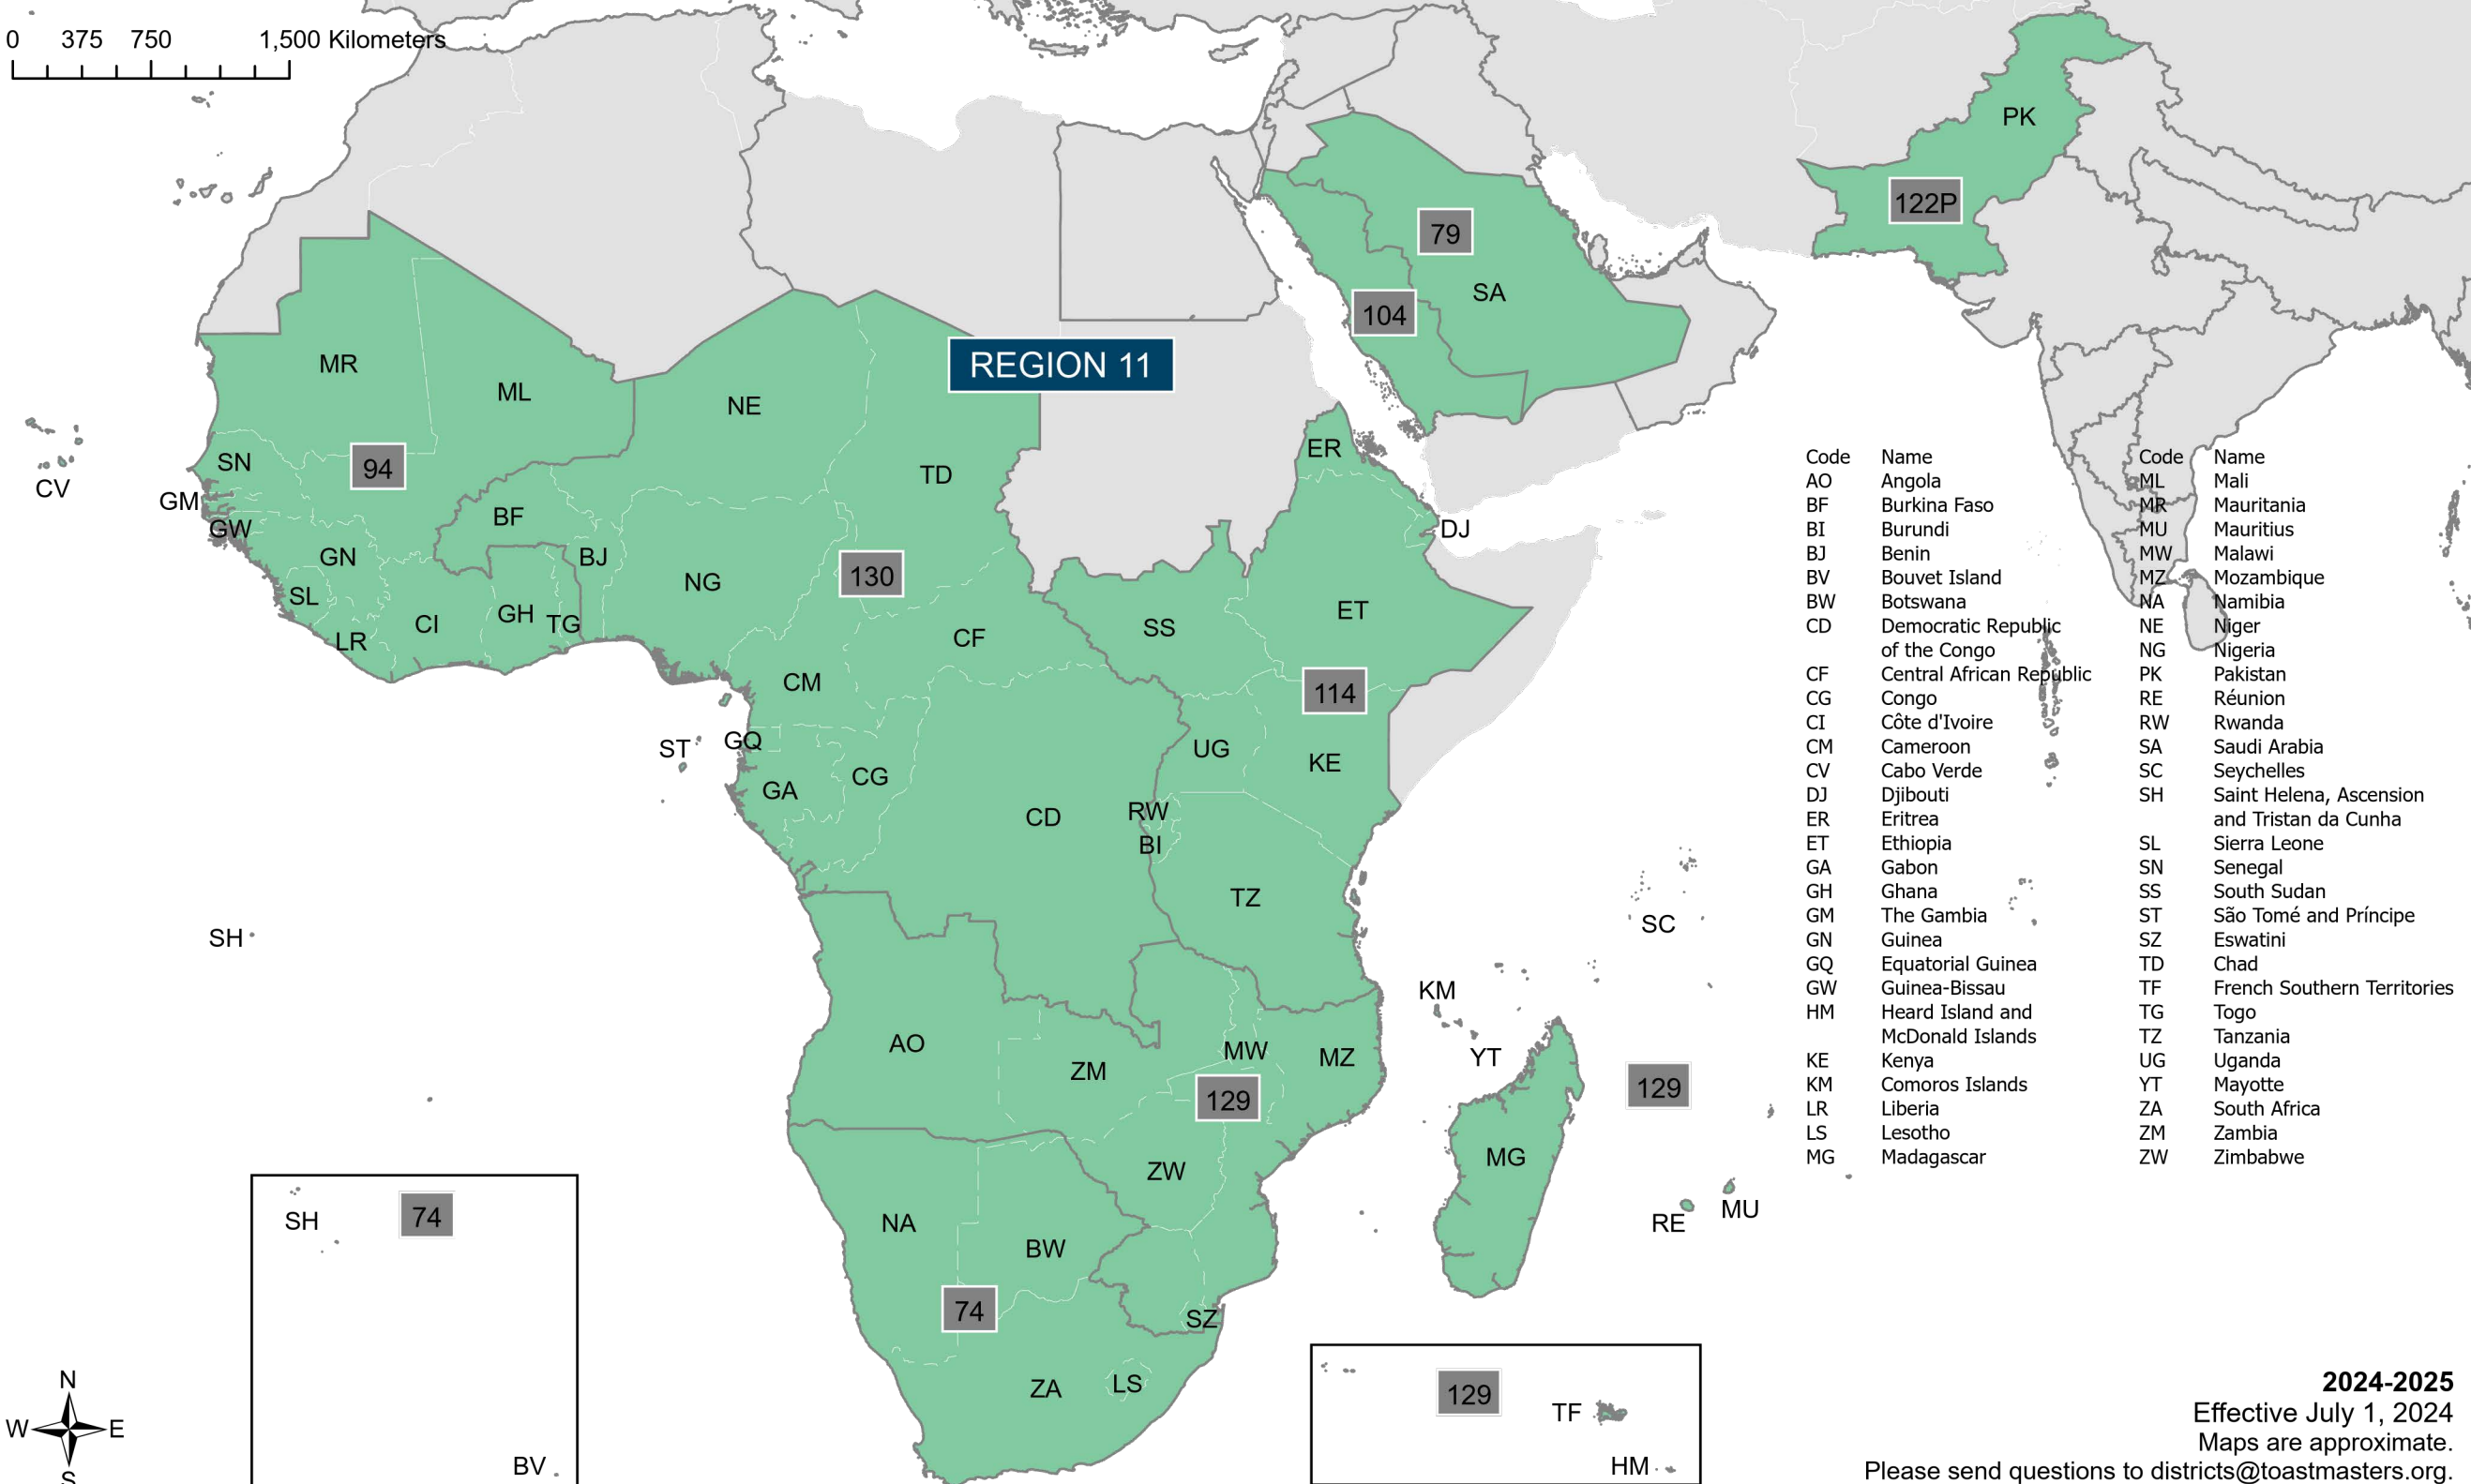

0 375 750 1,500 Kilometers

REGION 11

Code	Name	Code	Name
AO	Angola	ML	Mali
BF	Burkina Faso	MR	Mauritania
BI	Burundi	MU	Mauritius
BJ	Benin	MW	Malawi
BV	Bouvet Island	MZ	Mozambique
BW	Botswana	NA	Namibia
CD	Democratic Republic of the Congo	NE	Niger
CF	Central African Republic	NG	Nigeria
CG	Congo	PK	Pakistan
CI	Côte d'Ivoire	RE	Réunion
CM	Cameroon	RW	Rwanda
CV	Cabo Verde	SA	Saudi Arabia
DJ	Djibouti	SC	Seychelles
ER	Eritrea	SH	Saint Helena, Ascension and Tristan da Cunha
ET	Ethiopia	SL	Sierra Leone
GA	Gabon	SN	Senegal
GH	Ghana	SS	South Sudan
GM	The Gambia	ST	São Tomé and Príncipe
GN	Guinea	SZ	Eswatini
GQ	Equatorial Guinea	TD	Chad
GW	Guinea-Bissau	TF	French Southern Territories
HM	Heard Island and McDonald Islands	TG	Togo
KE	Kenya	TZ	Tanzania
KM	Comoros Islands	UG	Uganda
LR	Liberia	YT	Mayotte
LS	Lesotho	ZA	South Africa
MG	Madagascar	ZM	Zambia
		ZW	Zimbabwe