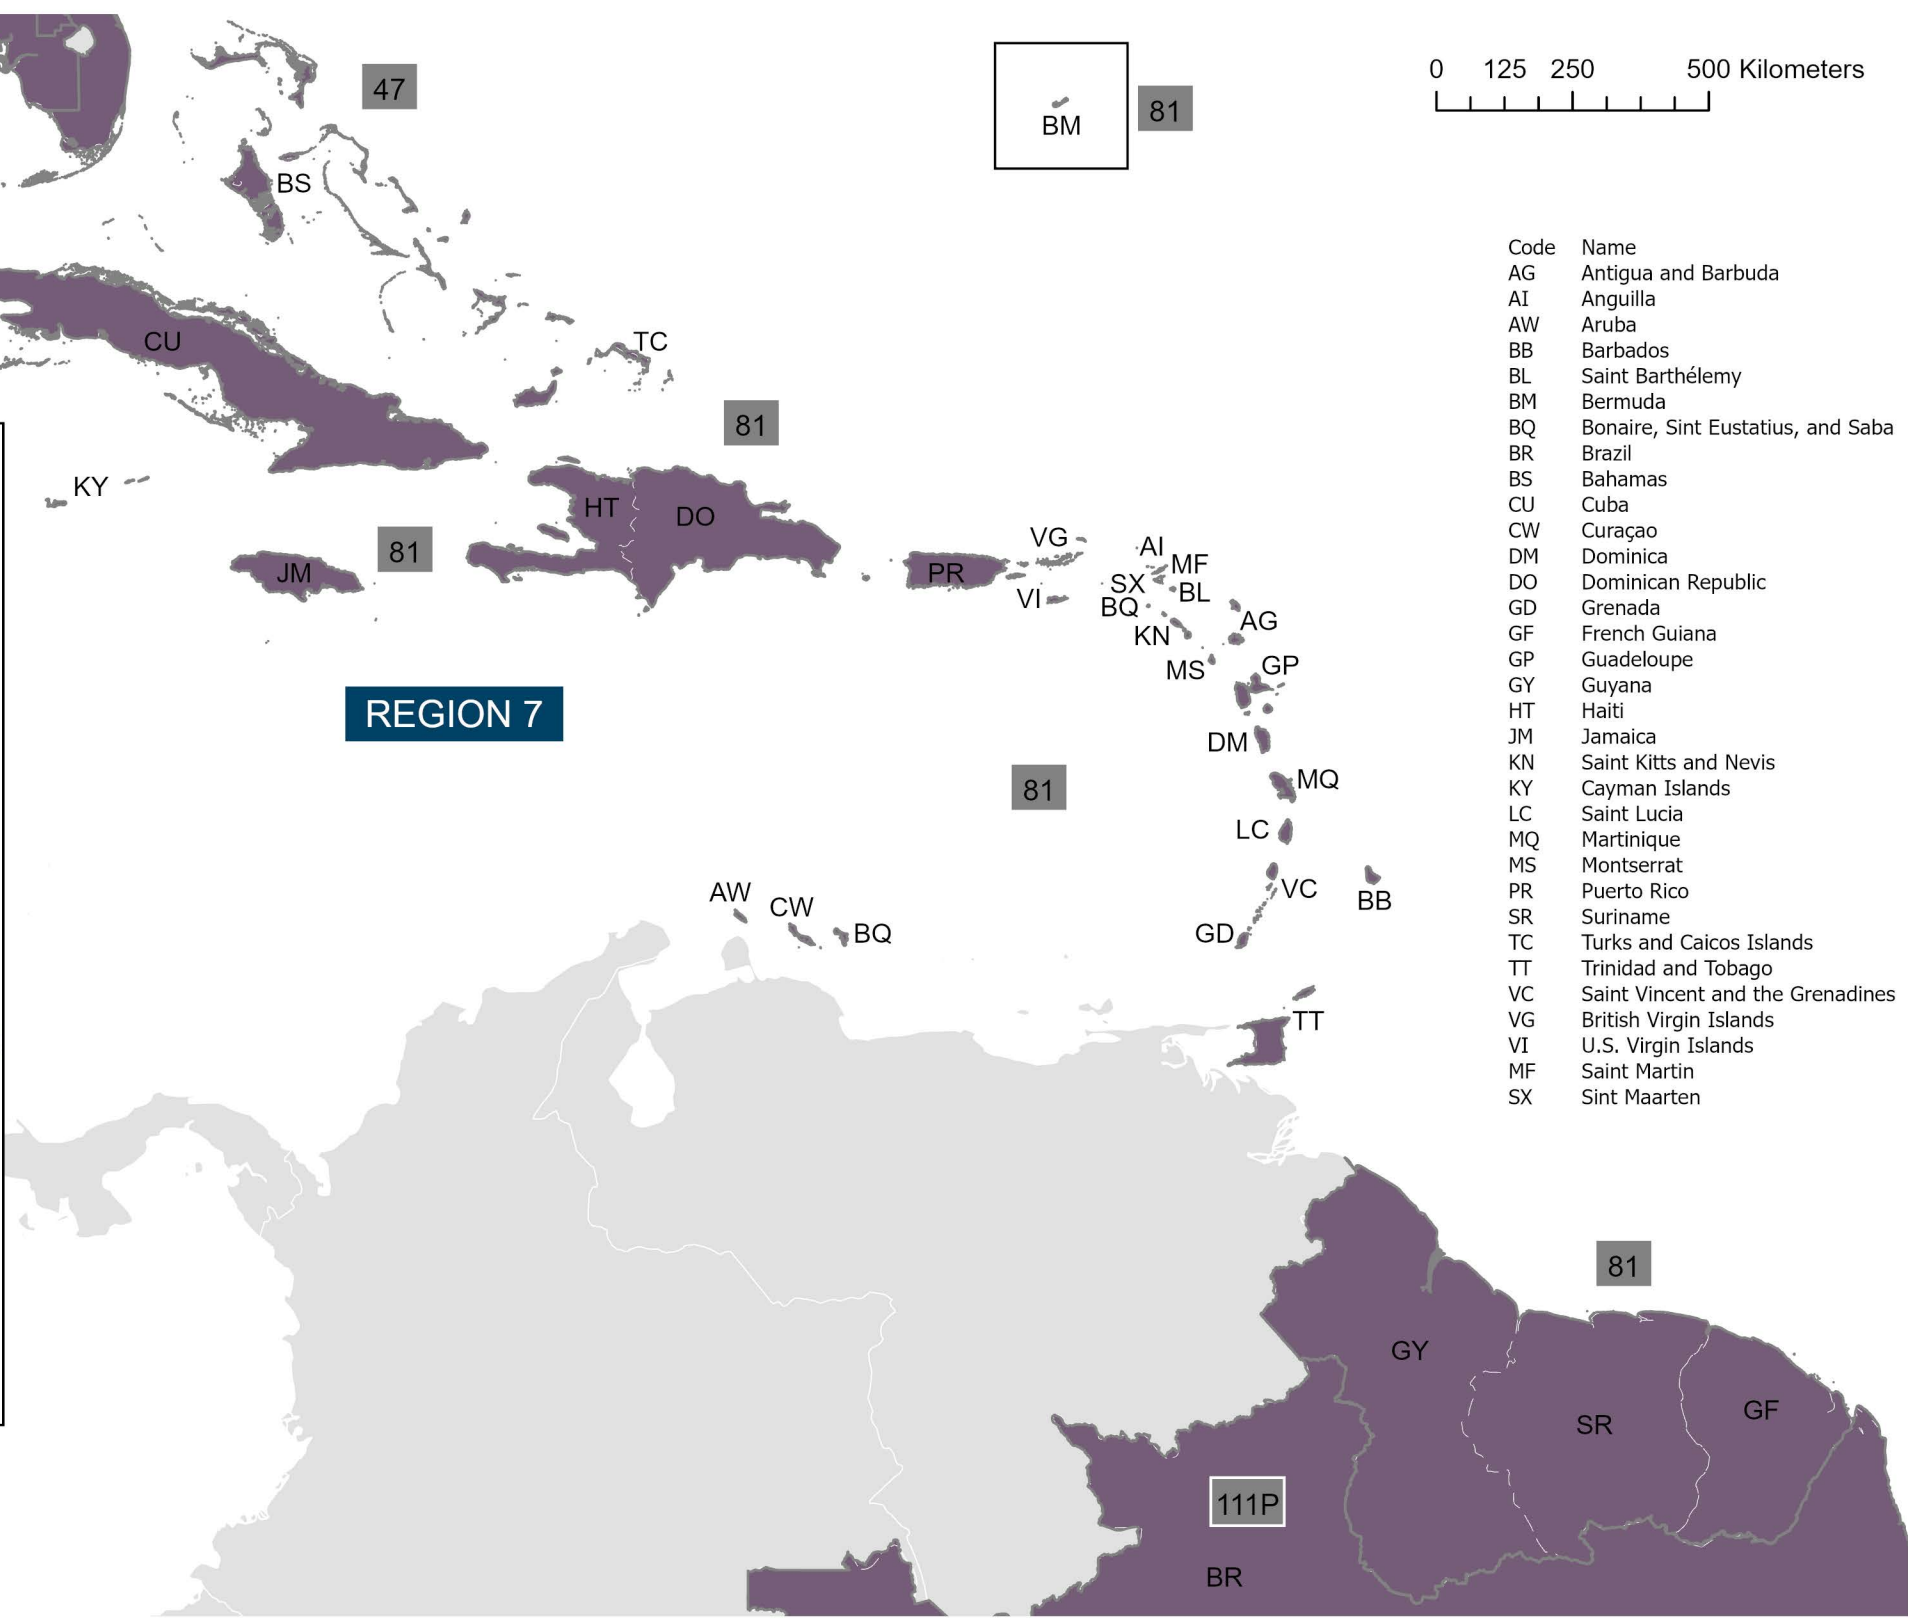

Region 12
17, 69, 70, 72,
73, 90, 112

Region 13
51, 82, 92, 97,
102, 120, 121

Region 14
67, 85, 88, 89,
118, 128

0 250 500 1,000 Kilometers

2024-2025
 Effective July 1, 2024
 Maps are approximate.
 Please send questions to districts@toastmasters.org.

Code	Name
AG	Antigua and Barbuda
AI	Anguilla
AW	Aruba
BB	Barbados
BL	Saint Barthélemy
BM	Bermuda
BQ	Bonaire, Sint Eustatius, and Saba
BR	Brazil
BS	Bahamas
CU	Cuba
CW	Curaçao
DM	Dominica
DO	Dominican Republic
GD	Grenada
GF	French Guiana
GP	Guadeloupe
GY	Guyana
HT	Haiti
JM	Jamaica
KN	Saint Kitts and Nevis
KY	Cayman Islands
LC	Saint Lucia
MQ	Martinique
MS	Montserrat
PR	Puerto Rico
SR	Suriname
TC	Turks and Caicos Islands
TT	Trinidad and Tobago
VC	Saint Vincent and the Grenadines
VG	British Virgin Islands
VI	U.S. Virgin Islands
MF	Saint Martin
SX	Sint Maarten

2024-2025
 Effective July 1, 2024
 Maps are approximate.
 Please send questions to districts@toastmasters.org.

REGION 8

Code	Name
AE	United Arab Emirates
BD	Bangladesh
BH	Bahrain
BT	Bhutan
EG	Egypt
IN	India
IQ	Iraq
JO	Jordan
KW	Kuwait
LB	Lebanon
NP	Nepal
OM	Oman
PS	Palestine
QA	Qatar

REGION 10

Code	Name	Code	Name
AD	Andorra	IT	Italy
AL	Albania	JE	Jersey
AT	Austria	KZ	Kazakhstan
AX	Åland Islands	LI	Liechtenstein
BA	Bosnia and Herzegovina	LT	Lithuania
BE	Belgium	LU	Luxembourg
BG	Bulgaria	LV	Latvia
CH	Switzerland	MA	Morocco
CY	Cyprus	MC	Monaco
CZ	Czechia	MD	Moldova
DE	Germany	ME	Montenegro
DK	Denmark	MK	North Macedonia
DZ	Algeria	MT	Malta
EE	Estonia	NL	Netherlands
ES	Spain	NO	Norway
FI	Finland	PL	Poland
FO	Faroe Islands	PT	Portugal
FR	France	RO	Romania
GB	United Kingdom	RS	Serbia
GG	Guernsey	RU	Russia
GI	Gibraltar	SE	Sweden
GL	Greenland	SI	Slovenia
GR	Greece	SJ	Svalbard and Jan Mayen
HR	Croatia		
HU	Hungary	SK	Slovakia
IE	Ireland	SM	San Marino
IL	Israel	TN	Tunisia
IM	Isle of Man	TR	Türkiye
IS	Iceland	UA	Ukraine
		VA	Vatican City